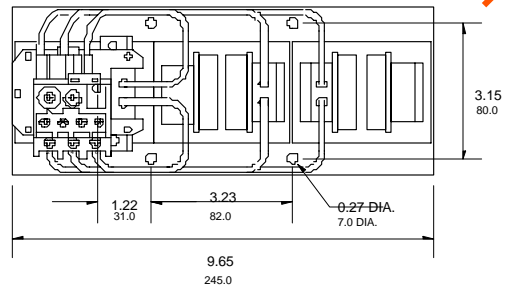

ABB Inc.
Telephone:
(940) 397-7000

Fax:
(940) 397-7085

Discontinued Product,
for current product
contact Technical Support
lvps.support@us.abb.com

ABB Control Inc.

7/ 7/ 95

T900DU/SU