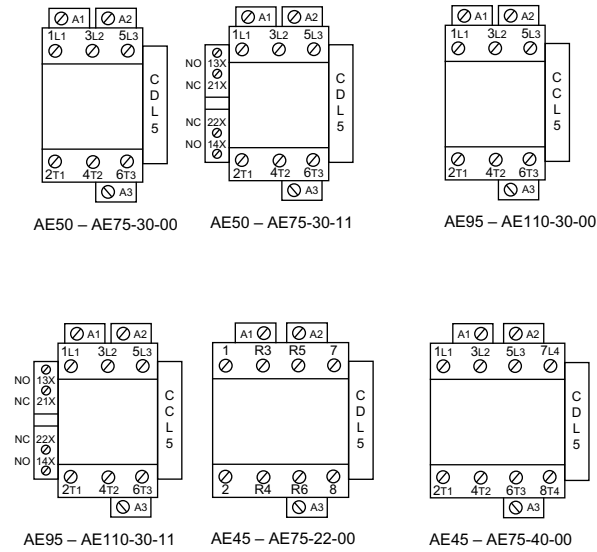

Accessories

Terminal marking and positioning for AE/AL contactors

AE Contactors – D.C. operated

AL Contactors – D.C. operated

Standard devices without addition of auxiliary contacts

Other possible contact combinations with auxiliary contacts added by the user