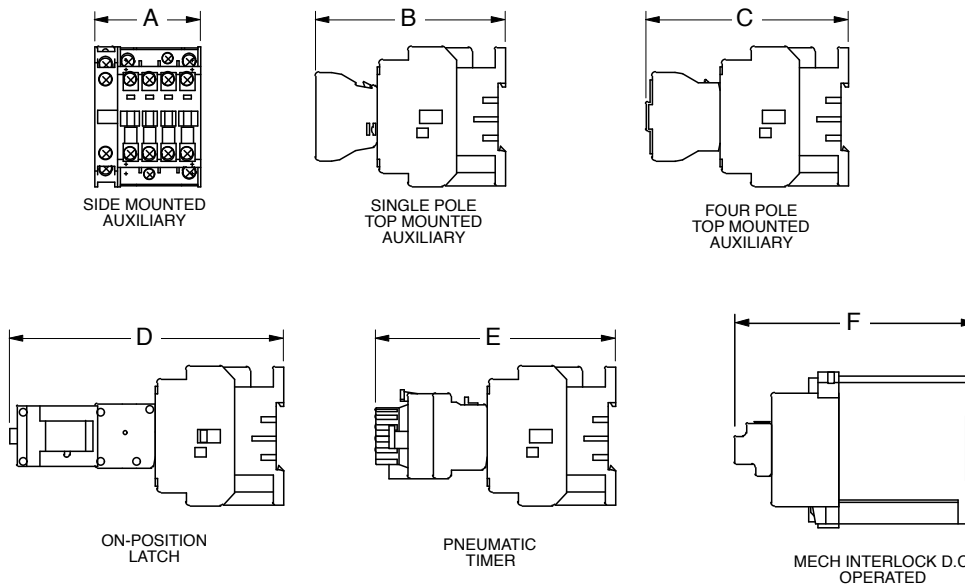

Approximate dimensions

Accessories for A/AE9 – A/AE/AF110

00.00 Inches
00.00 [Millimeters]

A/AE9 – A/AE40
A/AE/AF50 – A/AE/AF110

TYPE		A	B	C	D	E	F
A/AE9-16	IN MM	2.20 56	3.96 100.5	4.21 107	5.71 145	5.00 127	– –
A/AE26	IN MM	2.20 56	4.72 119.8	4.97 126.3	6.47 164.3	5.76 146.3	– –
A/AE30-40	IN MM	2.20 56	5.30 134.5	5.55 141	7.05 179	6.34 161	– –
A/AE/AF50-75	IN MM	3.23 82	5.27 133.9	5.52 140.3	7.03 178.5	6.32 160.4	– –
A/AE/AF45	IN MM	4.09 104	5.73 145.5	5.98 152	7.48 190	6.77 172	– –
A/AE/AF95-110	IN MM	4.02 102	5.91 150	6.16 156.5	– –	– –	– –