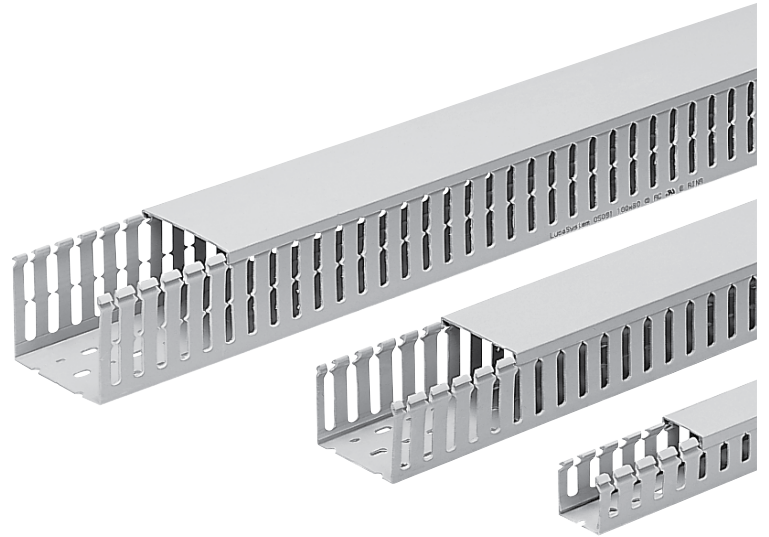

Q-Duct wiring duct

Q-Duct Wiring duct

General information

ABB offers Q-Duct, a wide variety of wire duct and accessories. Bases are available in six different width sizes and heights from 17mm to 100mm (.67" to 3.94"). Top profile of the ribs of all wiring duct have been redesigned to make the cover easier to open and close. The new rounded shape prevents abrasions to the installer's hands. The score line at the base of each finger enables a clean break to create an opening to run wires through. ABB wiring duct is used in applications with rated voltage of up to 1000 VAC and 1500 VDC.

14

Catalog number explanation