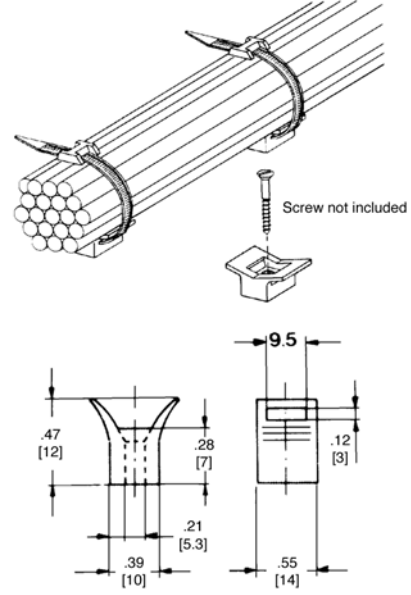

Q-Ties

Approximate dimensions

00.00 Inches
00.00 [Millimeters]

QTAB-C & QTAB-B
Self-adhesive base for cable ties

QTSMB
Screw-mounted base for cable ties

QTSM-C & QTSM-B
Screw-mounted base for cable ties

QTP-INB
Push-in base for cable ties

14

QTCTR
Cable tie cutter

QTOCTCTR
Cable tie cutter