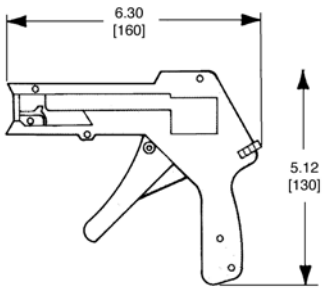

QTCTR
Cable tie cutter