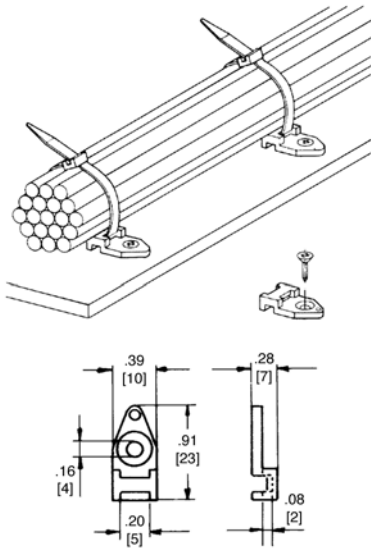

Q-Ties

Approximate dimensions

00.00 Inches
00.00 [Millimeters]

QTAB-C & QTAB-B
Self-adhesive base for cable ties

QTSMB
Screw-mounted base for cable ties

QTSM-C & QTSM-B
Screw-mounted base for cable ties

QTP-INB
Push-in base for cable ties

14

QTCTR
Cable tie cutter

QTOCTCTR
Cable tie cutter