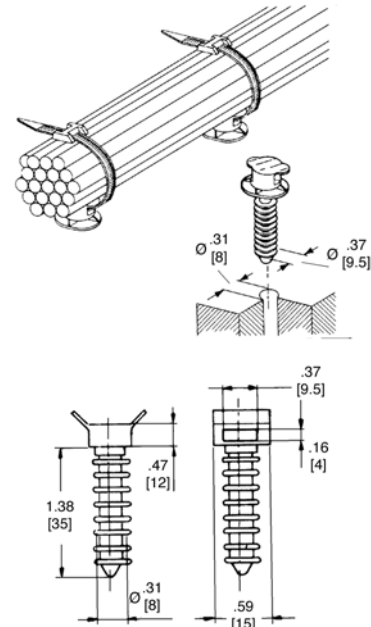

Q-Ties

Approximate dimensions

00.00 Inches
00.00 [Millimeters]

QTAB-C & QTAB-B
Self-adhesive base for cable ties

QTSMB
Screw-mounted base for cable ties

QTSM-C & QTSM-B
Screw-mounted base for cable ties

QTP-INB
Push-in base for cable ties

14

QTCTR
Cable tie cutter

QTOCTCTR
Cable tie cutter