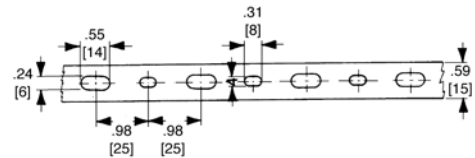

## Approximate dimensions

Cable management systems

00.00 Inches  
00.00 [Millimeters]

**.31 - .47" [8-12 mm] slot**  
**.87" [17 mm] height**

**1.18" [30 mm] height**

**1.57" [40 mm] height**

**2.36" [60 mm] height**

**3.15", 3.94" [80 mm, 100 mm] height**

**.16 - .24" [4 - 6 mm] slot**  
**1.47" [40 mm] height**

**2.36" [60 mm] height**

**3.15", 3.94" [80 mm, 100 mm] height**

**.16 - .24" [4 - 6 mm] & .31 - .47" [8 - 12 mm] spacing**  
**.59" [15 mm] width**

**.98", 1.57", 2.36" [25, 40, 60 mm] width**

**1.57", 1.97", 2.95" [80, 100, 150 mm] width**