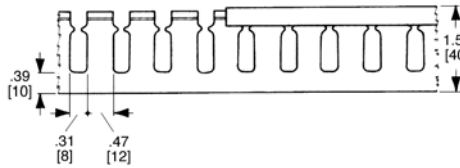

## Approximate dimensions

Cable management systems

00.00 Inches  
00.00 [Millimeters]

**.31 - .47" [8-12 mm] slot**  
**.87" [17 mm] height**

**1.18" [30 mm] height**

**1.57" [40 mm] height**

**2.36" [60 mm] height**

**3.15", 3.94" [80 mm, 100 mm] height**

**.16 - .24" [4 - 6 mm] slot**  
**1.47" [40 mm] height**

**2.36" [60 mm] height**

**3.15", 3.94" [80 mm, 100 mm] height**

**.16 - .24" [4 - 6 mm] & .31 - .47" [8 - 12 mm] spacing**  
**.59" [15 mm] width**

**.98", 1.57", 2.36" [25, 40, 60 mm] width**

**1.57", 1.97", 2.95" [80, 100, 150 mm] width**