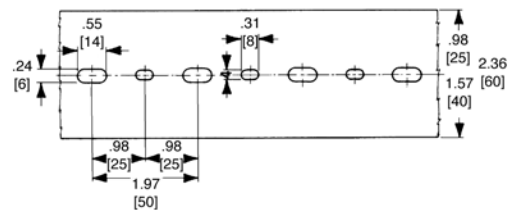

## Approximate dimensions

Cable management systems

00.00 Inches  
00.00 [Millimeters]

**.31 - .47" [8-12 mm] slot**  
**.87" [17 mm] height**

**1.18" [30 mm] height**

**1.57" [40 mm] height**

**2.36" [60 mm] height**

**3.15", 3.94" [80 mm, 100 mm] height**

**.16 - .24" [4 - 6 mm] slot**  
**1.47" [40 mm] height**

**2.36" [60 mm] height**

**3.15", 3.94" [80 mm, 100 mm] height**

**.16 - .24" [4 - 6 mm] & .31 - .47" [8 - 12 mm] spacing**  
**.59" [15 mm] width**

**.98", 1.57", 2.36" [25, 40, 60 mm] width**

**1.57", 1.97", 2.95" [80, 100, 150 mm] width**