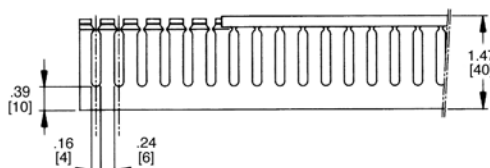

## Approximate dimensions

Cable management systems

00.00 Inches  
00.00 [Millimeters]

**.31 - .47" [8-12 mm] slot**  
**.87" [17 mm] height**

**1.18" [30 mm] height**

**1.57" [40 mm] height**

**2.36" [60 mm] height**

**3.15", 3.94" [80 mm, 100 mm] height**

**.16 - .24" [4 - 6 mm] slot**  
**1.47" [40 mm] height**

**2.36" [60 mm] height**

**3.15", 3.94" [80 mm, 100 mm] height**

**.16 - .24" [4 - 6 mm] & .31 - .47" [8 - 12 mm] spacing**  
**.59" [15 mm] width**

**.98", 1.57", 2.36" [25, 40, 60 mm] width**

**1.57", 1.97", 2.95" [80, 100, 150 mm] width**