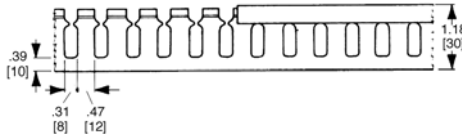

## Approximate dimensions

Cable management systems

00.00 Inches  
00.00 [Millimeters]

**.31 - .47" [8-12 mm] slot**  
**.87" [17 mm] height**

**1.18" [30 mm] height**

**1.57" [40 mm] height**

**2.36" [60 mm] height**

**3.15", 3.94" [80 mm, 100 mm] height**

**.16 - .24" [4 - 6 mm] slot**  
**1.47" [40 mm] height**

**2.36" [60 mm] height**

**3.15", 3.94" [80 mm, 100 mm] height**

**.16 - .24" [4 - 6 mm] & .31 - .47" [8 - 12 mm] spacing**  
**.59" [15 mm] width**

**.98", 1.57", 2.36" [25, 40, 60 mm] width**

**1.57", 1.97", 2.95" [80, 100, 150 mm] width**