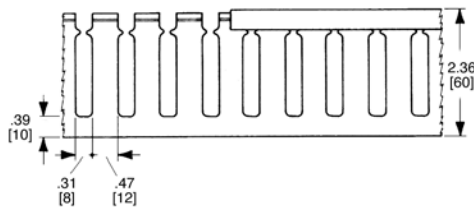

## Approximate dimensions

Cable management systems

00.00 Inches  
00.00 [Millimeters]

**.31 - .47" [8-12 mm] slot**  
**.87" [17 mm] height**

**1.18" [30 mm] height**

**1.57" [40 mm] height**

**2.36" [60 mm] height**

**3.15", 3.94" [80 mm, 100 mm] height**

**.16 - .24" [4 - 6 mm] slot**  
**1.47" [40 mm] height**

**2.36" [60 mm] height**

**3.15", 3.94" [80 mm, 100 mm] height**

**.16 - .24" [4 - 6 mm] & .31 - .47" [8 - 12 mm] spacing**  
**.59" [15 mm] width**

**.98", 1.57", 2.36" [25, 40, 60 mm] width**

**1.57", 1.97", 2.95" [80, 100, 150 mm] width**