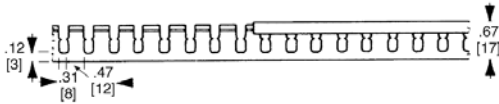

## Approximate dimensions

Cable management systems

00.00 Inches  
00.00 [Millimeters]

**.31 - .47" [8-12 mm] slot**  
**.87" [17 mm] height**

**1.18" [30 mm] height**

**1.57" [40 mm] height**

**2.36" [60 mm] height**

**3.15", 3.94" [80 mm, 100 mm] height**

**.16 - .24" [4 - 6 mm] slot**  
**1.47" [40 mm] height**

**2.36" [60 mm] height**

**3.15", 3.94" [80 mm, 100 mm] height**

**.16 - .24" [4 - 6 mm] & .31 - .47" [8 - 12 mm] spacing**  
**.59" [15 mm] width**

**.98", 1.57", 2.36" [25, 40, 60 mm] width**

**1.57", 1.97", 2.95" [80, 100, 150 mm] width**