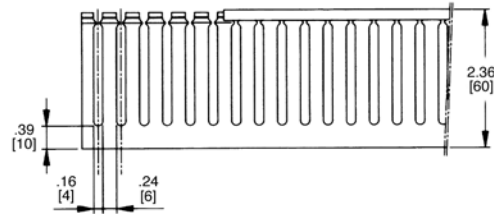

## Approximate dimensions

Cable management systems

00.00 Inches  
00.00 [Millimeters]

**.31 - .47" [8-12 mm] slot**  
**.87" [17 mm] height**

**1.18" [30 mm] height**

**1.57" [40 mm] height**

**2.36" [60 mm] height**

**3.15", 3.94" [80 mm, 100 mm] height**

**.16 - .24" [4 - 6 mm] slot**  
**1.47" [40 mm] height**

**2.36" [60 mm] height**

**3.15", 3.94" [80 mm, 100 mm] height**

**.16 - .24" [4 - 6 mm] & .31 - .47" [8 - 12 mm] spacing**  
**.59" [15 mm] width**

**.98", 1.57", 2.36" [25, 40, 60 mm] width**

**1.57", 1.97", 2.95" [80, 100, 150 mm] width**