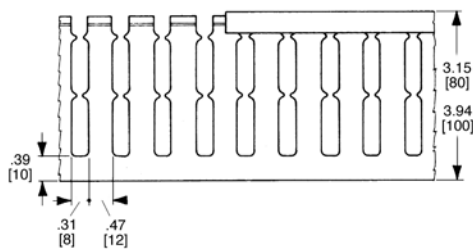

## Approximate dimensions

Cable management systems

00.00 Inches  
00.00 [Millimeters]

**.31 - .47" [8-12 mm] slot**  
**.87" [17 mm] height**

**1.18" [30 mm] height**

**1.57" [40 mm] height**

**2.36" [60 mm] height**

**3.15", 3.94" [80 mm, 100 mm] height**

**.16 - .24" [4 - 6 mm] slot**  
**1.47" [40 mm] height**

**2.36" [60 mm] height**

**3.15", 3.94" [80 mm, 100 mm] height**

**.16 - .24" [4 - 6 mm] & .31 - .47" [8 - 12 mm] spacing**  
**.59" [15 mm] width**

**.98", 1.57", 2.36" [25, 40, 60 mm] width**

**1.57", 1.97", 2.95" [80, 100, 150 mm] width**