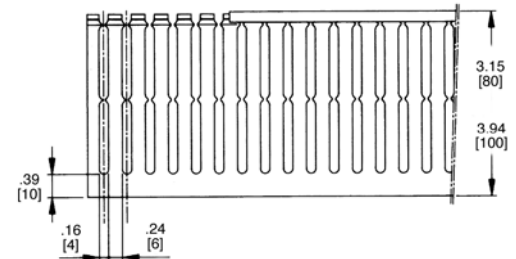

## Approximate dimensions

Cable management systems

00.00 Inches  
00.00 [Millimeters]

**.31 - .47" [8-12 mm] slot**  
**.87" [17 mm] height**

**1.18" [30 mm] height**

**1.57" [40 mm] height**

**2.36" [60 mm] height**

**3.15", 3.94" [80 mm, 100 mm] height**

**.16 - .24" [4 - 6 mm] slot**  
**1.47" [40 mm] height**

**2.36" [60 mm] height**

**3.15", 3.94" [80 mm, 100 mm] height**

**.16 - .24" [4 - 6 mm] & .31 - .47" [8 - 12 mm] spacing**  
**.59" [15 mm] width**

**.98", 1.57", 2.36" [25, 40, 60 mm] width**

**1.57", 1.97", 2.95" [80, 100, 150 mm] width**