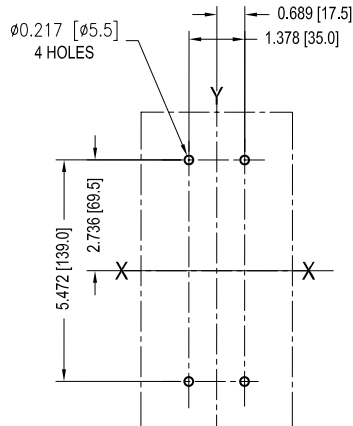

# Approximate dimensions Ts3

Tmax  
MCCBs

T3S 3 & 4 POLE  
SIDE VIEW  
WITH FLANGE

T3S 3 & 4 POLE  
SIDE VIEW  
WITHOUT FLANGE

T3S 4 POLE  
FRONT VIEW

T3S 3 POLE  
FRONT VIEW

T3S 3 & 4 POLE  
FRONT CONNECTION  
FRONT VIEW

T3S 4 POLE  
DRILLING  
FRONT VIEW

T3S 3 POLE  
DRILLING  
FRONT VIEW

T3S 3 POLE  
HANDLE DOOR  
CUT-OUT