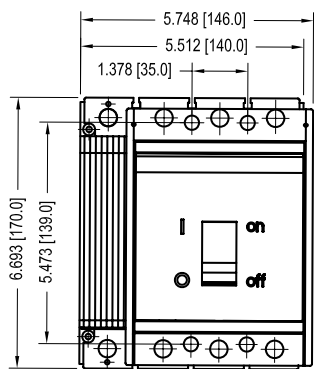

# Approximate dimensions Ts3

Tmax  
MCCBs

T3S 3 & 4 POLE  
SIDE VIEW  
WITH FLANGE

T3S 3 & 4 POLE  
SIDE VIEW  
WITHOUT FLANGE

T3S 4 POLE  
FRONT VIEW

T3S 3 POLE  
FRONT VIEW

T3S 3 & 4 POLE  
FRONT CONNECTION  
FRONT VIEW

T3S 4 POLE  
DRILLING  
FRONT VIEW

T3S 3 POLE  
DRILLING  
FRONT VIEW

T3S 3 POLE  
HANDLE DOOR  
CUT-OUT