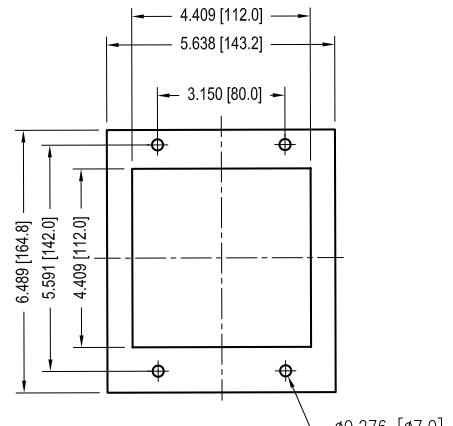

# Approximate dimensions Ts3

Tmax  
MCCBs

T3S 3 & 4 POLE  
SIDE VIEW  
WITH FLANGE

T3S 3 & 4 POLE  
SIDE VIEW  
WITHOUT FLANGE

T3S 4 POLE  
FRONT VIEW

T3S 3 POLE  
FRONT VIEW

T3S 3 & 4 POLE  
FRONT CONNECTION  
FRONT VIEW

T3S 4 POLE  
DRILLING  
FRONT VIEW

T3S 3 POLE  
DRILLING  
FRONT VIEW

T3S 3 POLE  
HANDLE DOOR  
CUT-OUT