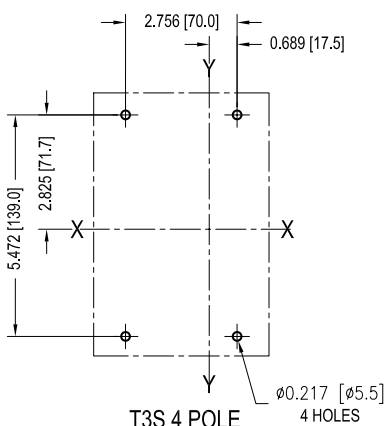

# Approximate dimensions Ts3

Tmax  
MCCBs

T3S 3 & 4 POLE  
SIDE VIEW  
WITH FLANGE

T3S 3 & 4 POLE  
SIDE VIEW  
WITHOUT FLANGE

T3S 4 POLE  
FRONT VIEW

T3S 3 POLE  
FRONT VIEW

T3S 3 & 4 POLE  
FRONT CONNECTION  
FRONT VIEW

T3S 4 POLE  
DRILLING  
FRONT VIEW

T3S 3 POLE  
DRILLING  
FRONT VIEW

T3S 3 POLE  
HANDLE DOOR  
CUT-OUT