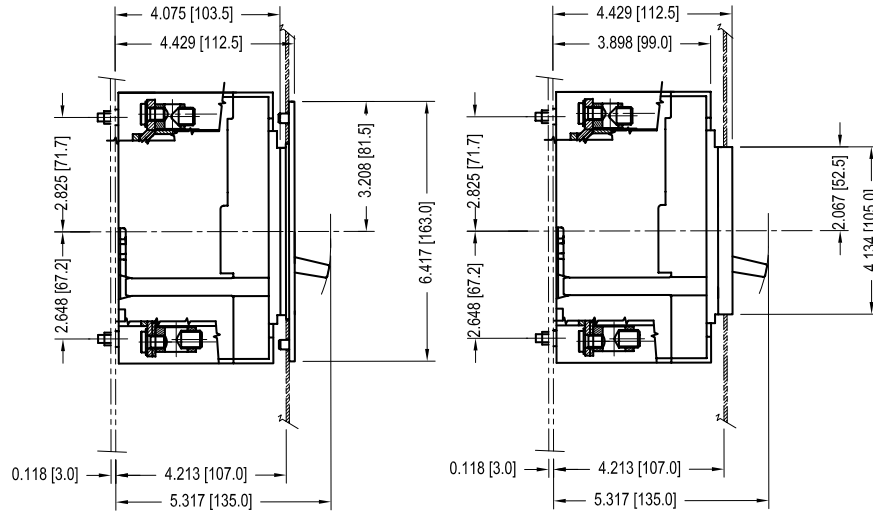

# Approximate dimensions Ts3

Tmax  
MCCBs

T3S 3 & 4 POLE  
SIDE VIEW  
WITH FLANGE

T3S 3 & 4 POLE  
SIDE VIEW  
WITHOUT FLANGE

T3S 4 POLE  
FRONT VIEW

T3S 3 POLE  
FRONT VIEW

T3S 3 & 4 POLE  
FRONT CONNECTION  
FRONT VIEW

T3S 4 POLE  
DRILLING  
FRONT VIEW

T3S 3 POLE  
DRILLING  
FRONT VIEW

T3S 3 POLE  
HANDLE DOOR  
CUT-OUT