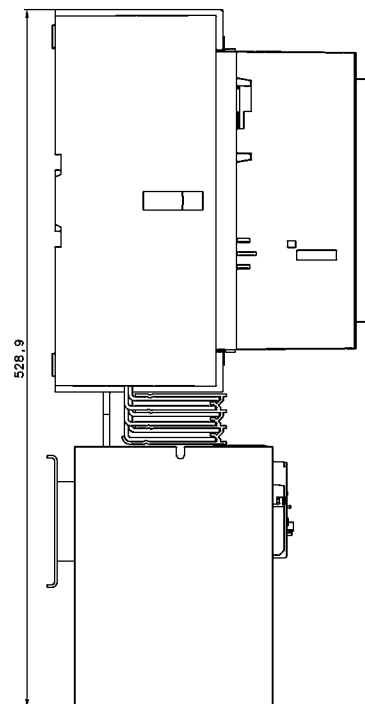

## Approximate dimensions Starter combination with contactor and terminal shroud

2

AF580 / AF750 + E800DU + DT800 / AF750S + LT800

Drilling plan

AF580 / AF750 + E800DU + DT800 / AF750L

Drilling plan

(dimensions in mm)