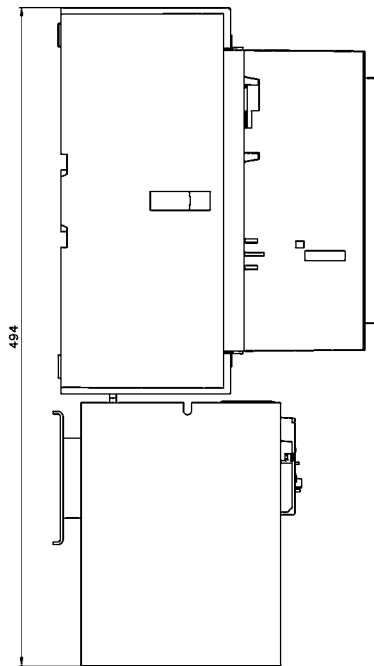

## Approximate dimensions Starter combination with contactor and terminal shroud

2

AF580 / AF750 + E800DU + DT800 / AF750S + LT800

Drilling plan

AF580 / AF750 + E800DU + DT800 / AF750L

Drilling plan

(dimensions in mm)