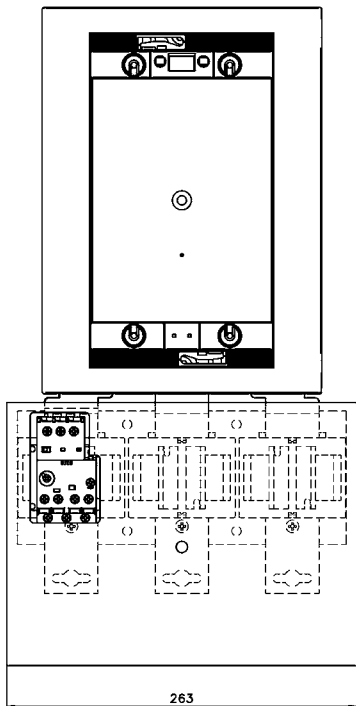

## Approximate dimensions Starter combination with contactor and terminal shroud

2

AF580 / AF750 + E800DU + DT800 / AF750S + LT800

Drilling plan

AF580 / AF750 + E800DU + DT800 / AF750L

Drilling plan

(dimensions in mm)