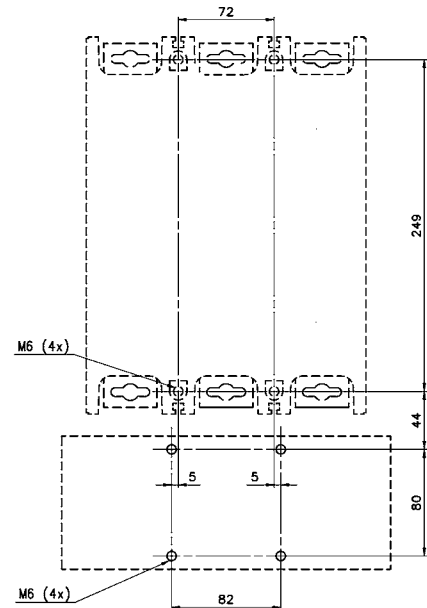

## Approximate dimensions Starter combination with contactor and terminal shroud

2

AF580 / AF750 + E800DU + DT800 / AF750S + LT800

Drilling plan

AF580 / AF750 + E800DU + DT800 / AF750L

Drilling plan

(dimensions in mm)