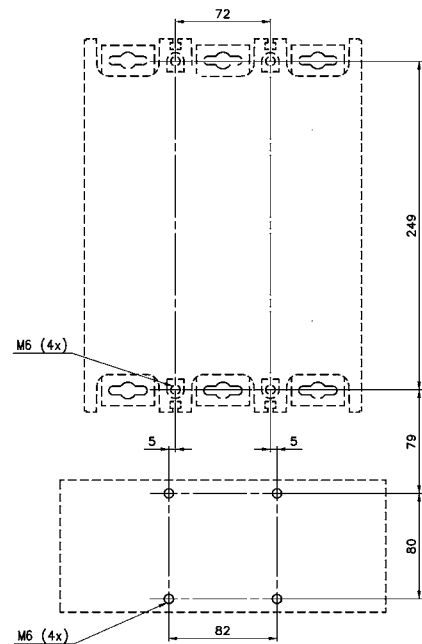

## Approximate dimensions Starter combination with contactor and terminal shroud

2

AF580 / AF750 + E800DU + DT800 / AF750S + LT800

Drilling plan

AF580 / AF750 + E800DU + DT800 / AF750L

Drilling plan

(dimensions in mm)