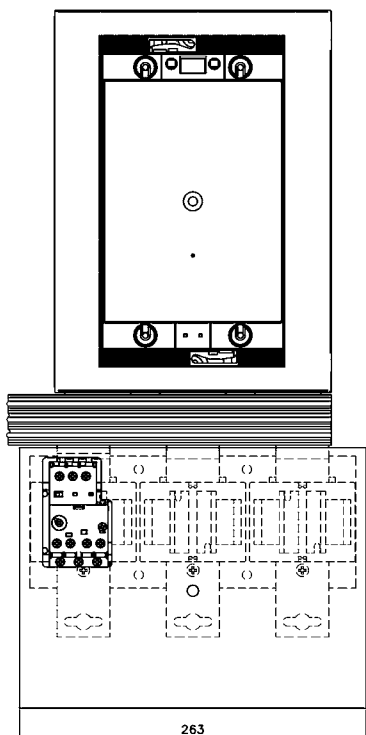

## Approximate dimensions Starter combination with contactor and terminal shroud

2

AF580 / AF750 + E800DU + DT800 / AF750S + LT800

Drilling plan

AF580 / AF750 + E800DU + DT800 / AF750L

Drilling plan

(dimensions in mm)