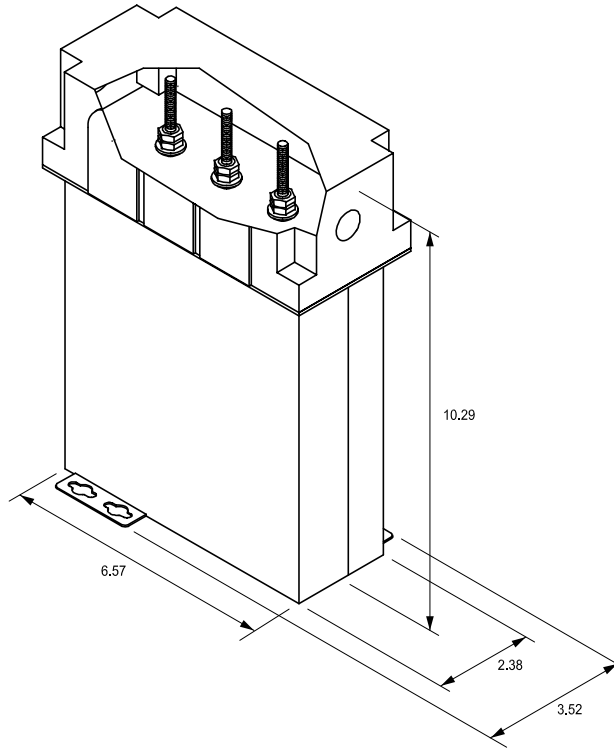

Approximate dimensions Individual capacitors

← 00.00 → Inches

CLMD-13SC — stud connected

CLMD-13SC — expanded view