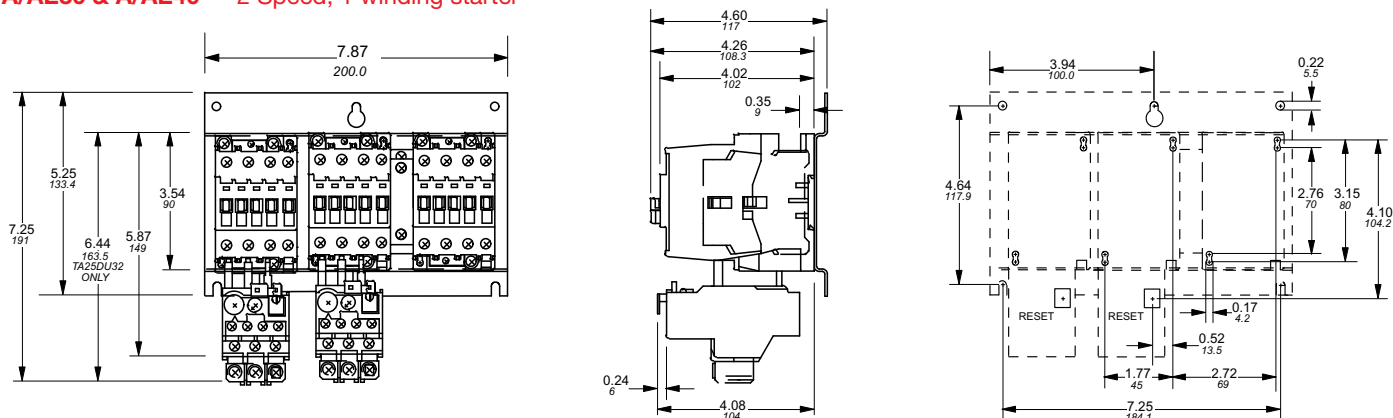

Approximate dimensions AC/DC operated, 3 pole A/AE30 – A/AE75

00.00 Inches
00.00 [Millimeters]

A/AE30 & A/AE40 – 2 Speed, 1 winding starter

A/AE30 & A/AE40 – 2 Speed, 2 winding starter

A/AE50 – A/AE75 + TA75 – Starter