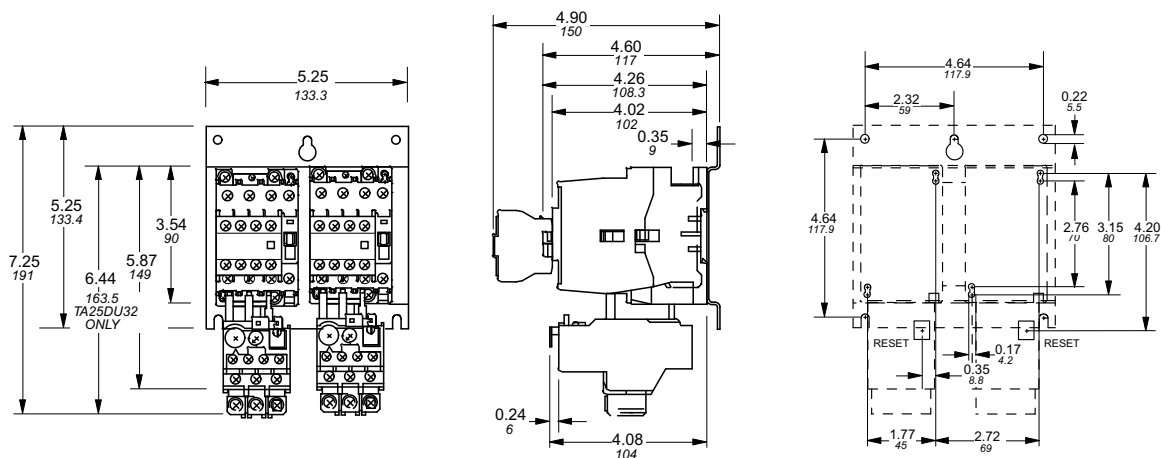

Approximate dimensions AC/DC operated, 3 pole A/AE30 – A/AE75

00.00 Inches
00.00 [Millimeters]

A/AE30 & A/AE40 – 2 Speed, 1 winding starter

A/AE30 & A/AE40 – 2 Speed, 2 winding starter

A/AE50 – A/AE75 + TA75 – Starter