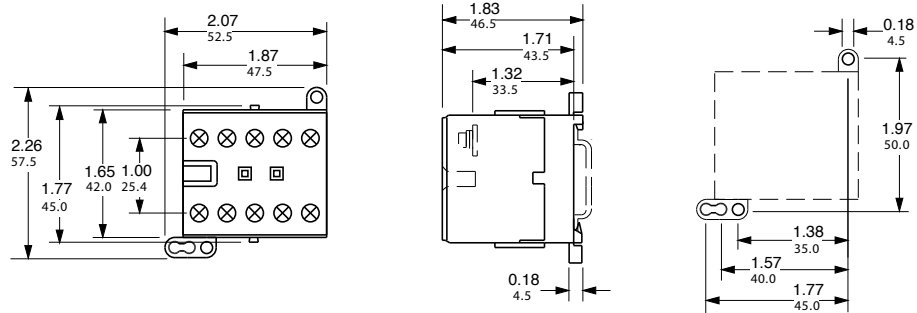

Approximate dimensions Mini contactors & overload relays

Miniature
controls

← 00.00 Inches
00.00 [Millimeters] →

Mini contactors AC & DC Operated – B6, BC6, B7, BC7

Mini contactor with overload relay B6, B7 & T7DU

E16DU with B/BC6, B/BC7