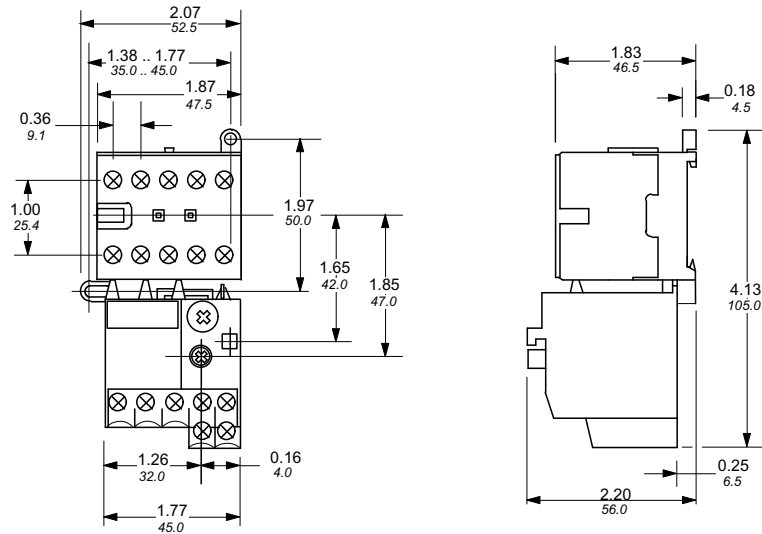

Approximate dimensions Mini contactors & overload relays

Miniature
controls

← 00.00 Inches
00.00 [Millimeters] →

Mini contactors AC & DC Operated – B6, BC6, B7, BC7

Mini contactor with overload relay B6, B7 & T7DU

E16DU with B/BC6, B/BC7