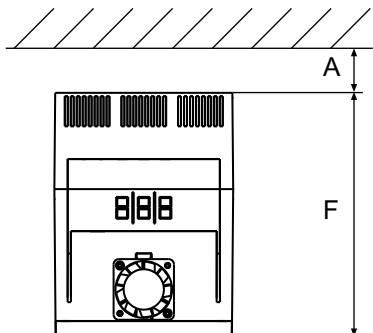

Approximate dimensions Mounting information

Minimum distance to wall / front

6

Approximate dimensions (in./mm)

Catalog number	Dimensions		
	D	E	F
PSS18/30-500 – 44/76-500	4.7/120	7.9/200	6.4/163
PSS50/85-500 – 72/124-500 PSS18/30-690 – 72/124-690	5.5/140	9.8/250	6.4/163
PSS85/147-500 – 142/245-500 PSS85/147-690 – 142/245-690	7.1/181	13.4/340	10.4/265
PSS175/300-500 – 300/515-500 PSS175/300-690 – 300/515-690	14/356	13.4/340	10.4/265

Minimum distance to wall / front (in./mm)

A = .79/20

B = .39/10

C = 3.9/100 – both top and bottom