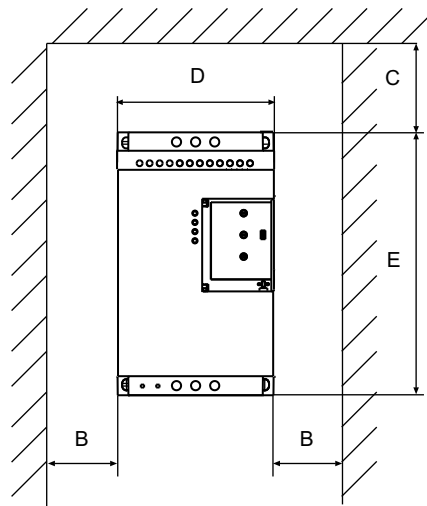

Approximate dimensions Mounting information

Minimum distance to wall / front

6

Approximate dimensions (in./mm)

Catalog number	Dimensions		
	D	E	F
PSS18/30-500 – 44/76-500	4.7/120	7.9/200	6.4/163
PSS50/85-500 – 72/124-500 PSS18/30-690 – 72/124-690	5.5/140	9.8/250	6.4/163
PSS85/147-500 – 142/245-500 PSS85/147-690 – 142/245-690	7.1/181	13.4/340	10.4/265
PSS175/300-500 – 300/515-500 PSS175/300-690 – 300/515-690	14/356	13.4/340	10.4/265

Minimum distance to wall / front (in./mm)

A = .79/20

B = .39/10

C = 3.9/100 – both top and bottom