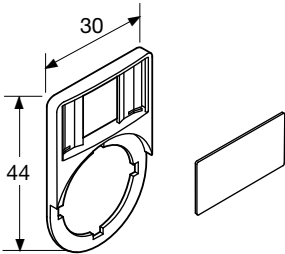

Special legend plates

22mm

For three-position selector switch

Inserts for three-position selector switches

Of brushed aluminum on black plastic. Text on both sides.

Description	Catalog No.	List Price
<u>With text or symbol</u>		
Pos. 31 Pos. 32 Pos. 33		
← O →	1SFA 611 930 R 1080	\$.70
→ O →→	1SFA 611 930 R 1081	
I O II	1SFA 611 930 R 1082	
Hand O Auto	1SFA 611 930 R 1083	
Slow Off Fast	1SFA 611 930 R 1084	

Legend plate holder (grey) for plastic enclosures

Description	Catalog No.	List Price
Grey	1SFA 611 930 R1060	\$.70

Inserts

Description	Catalog No.	List Price
Of brushed aluminum on black plastic		
Without text or symbol	1SFA 611 930 R1061	\$.50