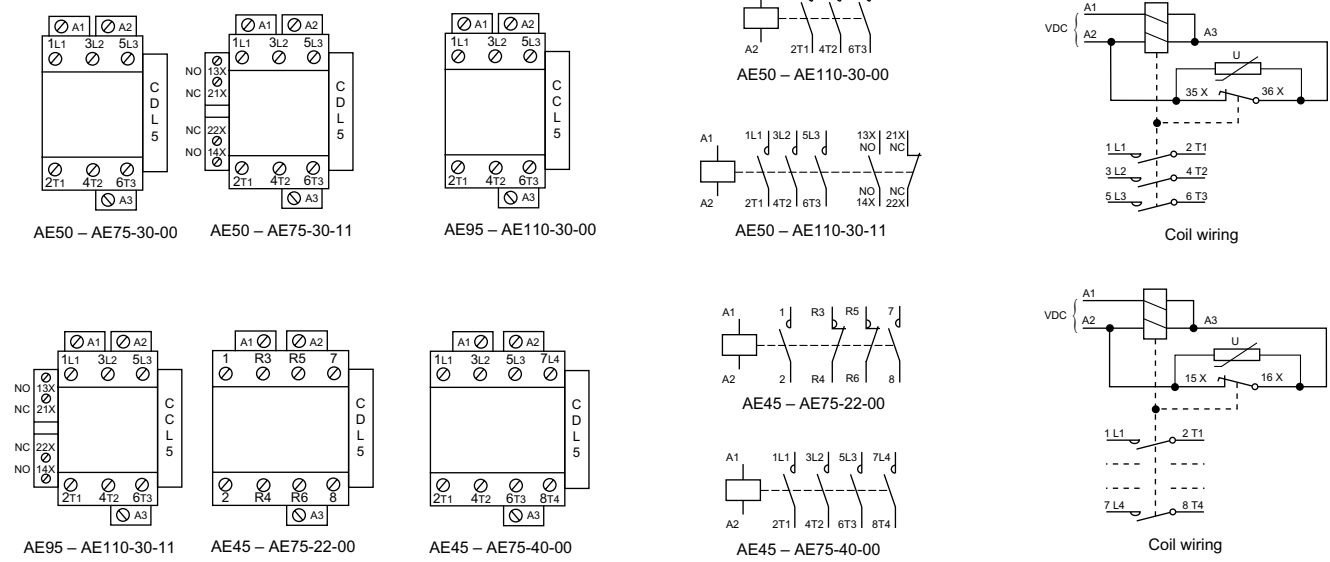

Accessories

Terminal marking and positioning for AE/AL contactors

AE Contactors — D.C. operated

AL Contactors — D.C. operated

Standard devices without addition of auxiliary contacts

Other possible contact combinations with auxiliary contacts added by the user