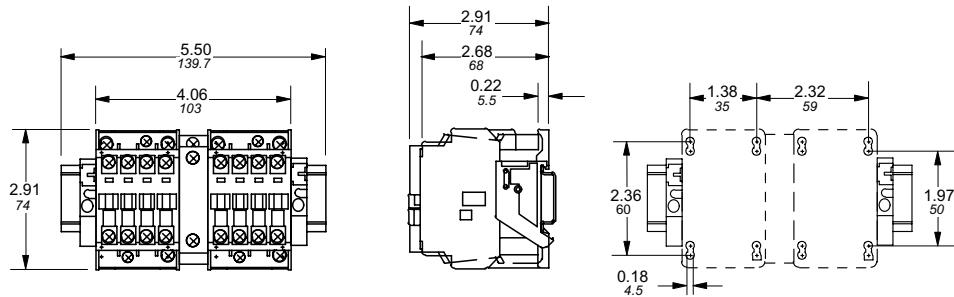

Approximate dimensions 3 pole contactors, A/AE9 – A/AE26

Across the line
contactors

1

00.00 Inches
00.00 [Millimeters]

A/AE9 – A/AE16 — Contactor, 3 pole

A/AE9 – A/AE16 + VM5 or VE5 — Mechanically interlocked contactor, 3 pole

A/AE26 — Contactor, 3 pole

A/AE26 + VM5 or VE5 — Mechanically interlocked contactor, 3 pole