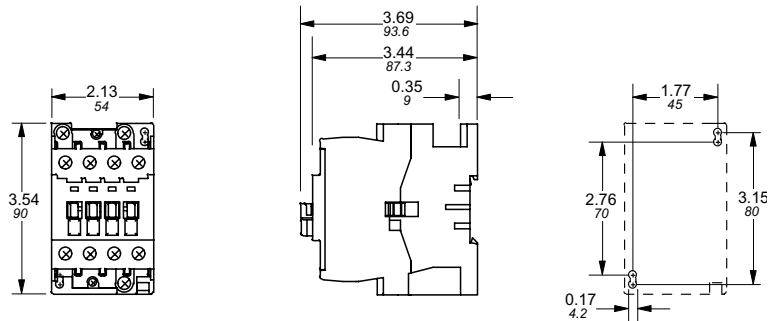

Approximate dimensions 3 pole contactors, A/AE9 – A/AE26

Across the line
contactors

1

00.00 Inches
00.00 [Millimeters]

A/AE9 – A/AE16 — Contactor, 3 pole

A/AE9 – A/AE16 + VM5 or VE5 — Mechanically interlocked contactor, 3 pole

A/AE26 — Contactor, 3 pole

A/AE26 + VM5 or VE5 — Mechanically interlocked contactor, 3 pole