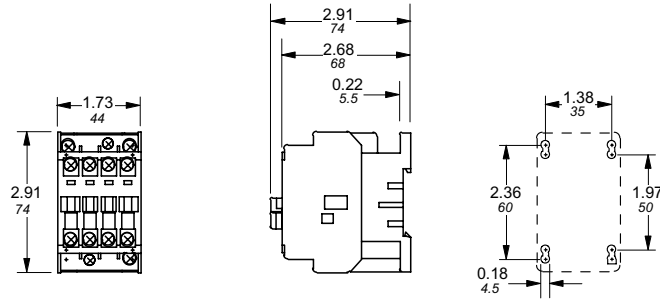

Approximate dimensions 3 pole contactors, A/AE9 – A/AE26

Across the line
contactors

1

00.00 Inches
00.00 [Millimeters]

A/AE9 – A/AE16 — Contactor, 3 pole

A/AE9 – A/AE16 + VM5 or VE5 — Mechanically interlocked contactor, 3 pole

A/AE26 — Contactor, 3 pole

A/AE26 + VM5 or VE5 — Mechanically interlocked contactor, 3 pole