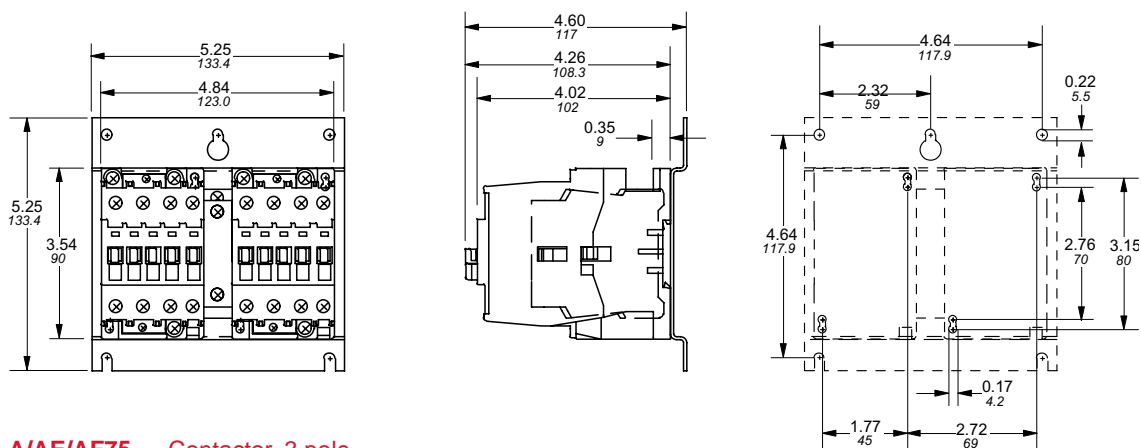

Approximate dimensions 3 pole , A/AE30 – A/AE/AF75

00.00 Inches
00.00 [Millimeters]

A/AE30 & A/AE40 — Contactor, 3 pole

A/AE30 & A/AE40 + VM5 or VE5 — Mechanically interlocked contactor, 3 pole

A/AE/AF50 – A/AE/AF75 — Contactor, 3 pole

A/AE/AF50 – A/AE/AF75 + VM5 or VE5 — Mechanically interlocked contactor, 3 pole