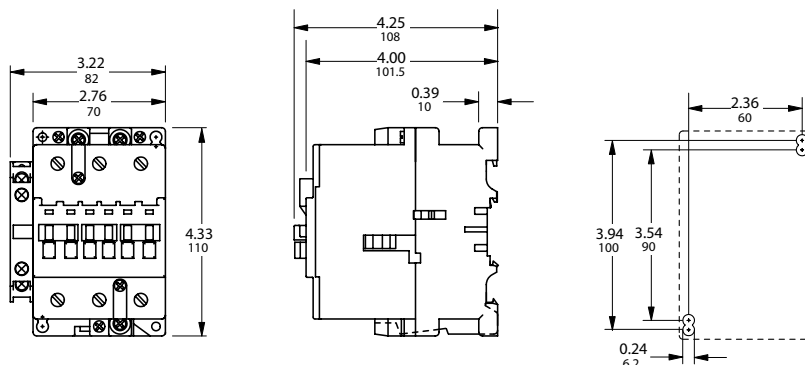

Approximate dimensions 3 pole , A/AE30 – A/AE/AF75

00.00 Inches
00.00 [Millimeters]

A/AE30 & A/AE40 — Contactor, 3 pole

A/AE30 & A/AE40 + VM5 or VE5 — Mechanically interlocked contactor, 3 pole

A/AE/AF50 – A/AE/AF75 — Contactor, 3 pole

A/AE/AF50 – A/AE/AF75 + VM5 or VE5 — Mechanically interlocked contactor, 3 pole