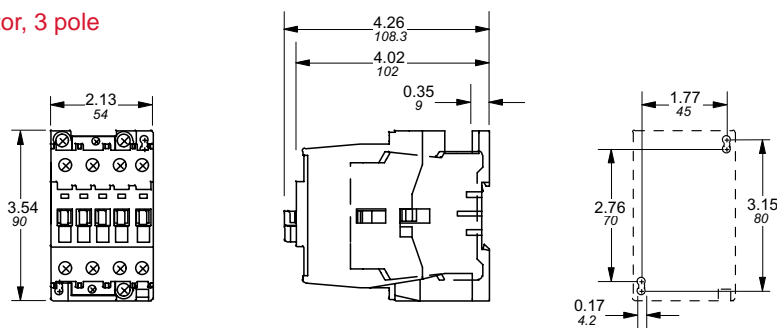

Approximate dimensions 3 pole , A/AE30 – A/AE/AF75

00.00 Inches
00.00 [Millimeters]

A/AE30 & A/AE40 — Contactor, 3 pole

A/AE30 & A/AE40 + VM5 or VE5 — Mechanically interlocked contactor, 3 pole

A/AE/AF50 – A/AE/AF75 — Contactor, 3 pole

A/AE/AF50 – A/AE/AF75 + VM5 or VE5 — Mechanically interlocked contactor, 3 pole