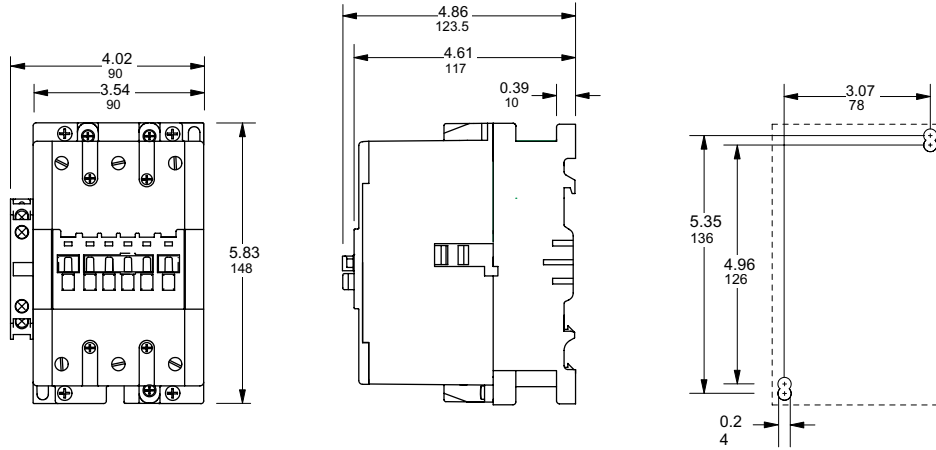

# Approximate dimensions 3 pole, A/AE/AF95 & A/AE/AF110

Across the line  
contactors

1

00.00 Inches  
00.00 [Millimeters]

## A/AE/AF95 & A/AE/AF110 — Contactor, 3 pole

## A/AE/AF95 & A/AE/AF110 + VE5 — Mechanically interlocked contactor, 3 pole