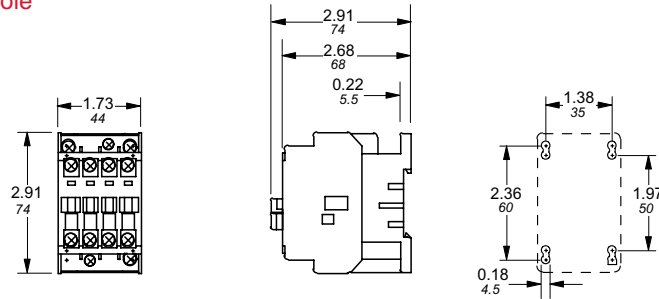

Approximate dimensions

4 pole contactors, A/AE9 – A/AE/AF75

00.00 Inches
00.00 [Millimeters]

A/AE9 – A/AE16 — Contactor, 4 pole

A/AE26 — Contactor, 4 pole

A/AE/AF45 – A/AE/AF75 — Contactor, 4 pole