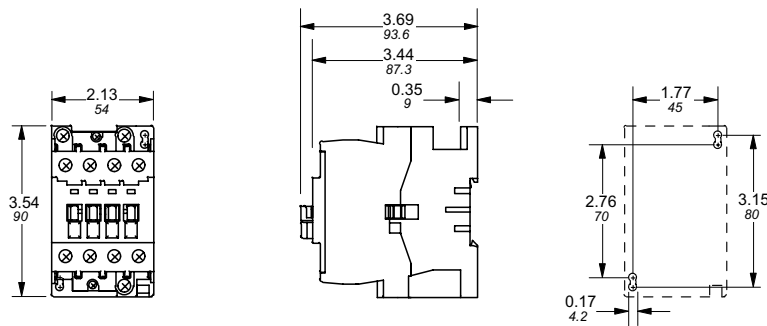

Approximate dimensions

4 pole contactors, A/AE9 – A/AE/AF75

00.00 Inches
00.00 [Millimeters]

A/AE9 – A/AE16 — Contactor, 4 pole

A/AE26 — Contactor, 4 pole

A/AE/AF45 – A/AE/AF75 — Contactor, 4 pole