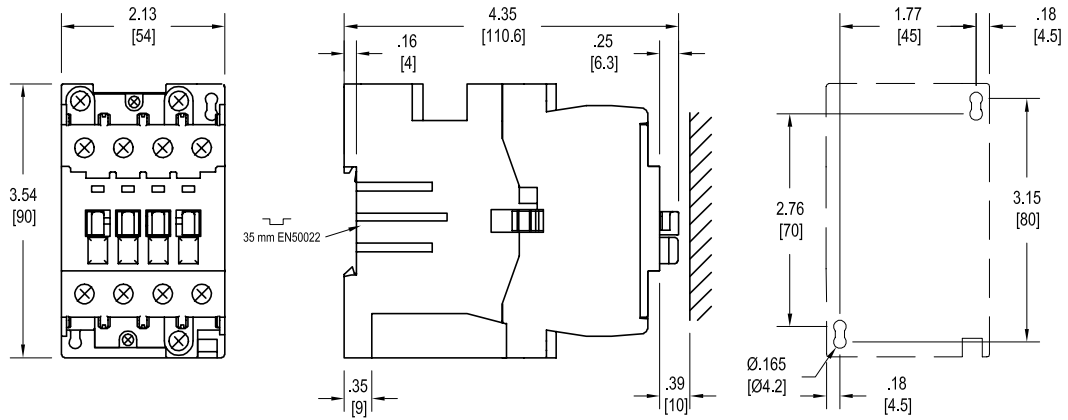

Approximate dimensions 3 & 4 pole contactors, AL9 – AL40

Across the line
contactors

1

00.00 Inches
00.00 [Millimeters]

AL9, AL12,, AL16 — Contactor, 3 & 4 pole

AL26 — Contactor, 3 & 4 pole

AL30, AL40 — Contactor, 3 pole