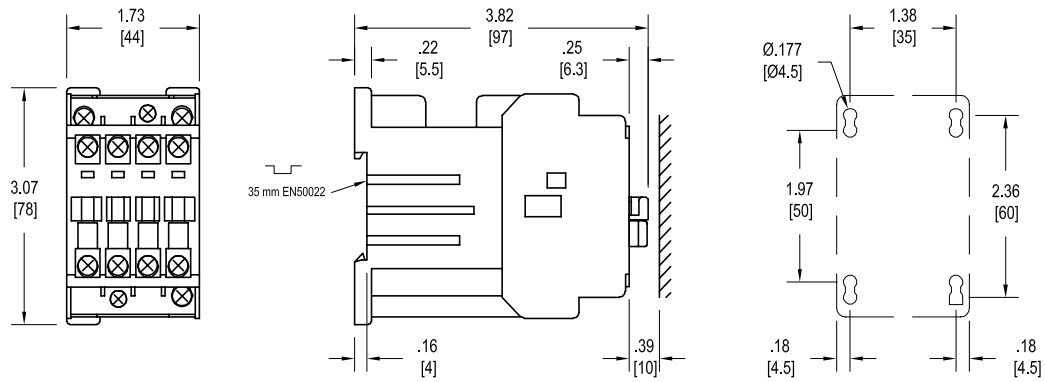

Approximate dimensions 3 & 4 pole contactors, AL9 – AL40

Across the line
contactors

1

00.00 Inches
00.00 [Millimeters]

AL9, AL12,, AL16 — Contactor, 3 & 4 pole

AL26 — Contactor, 3 & 4 pole

AL30, AL40 — Contactor, 3 pole