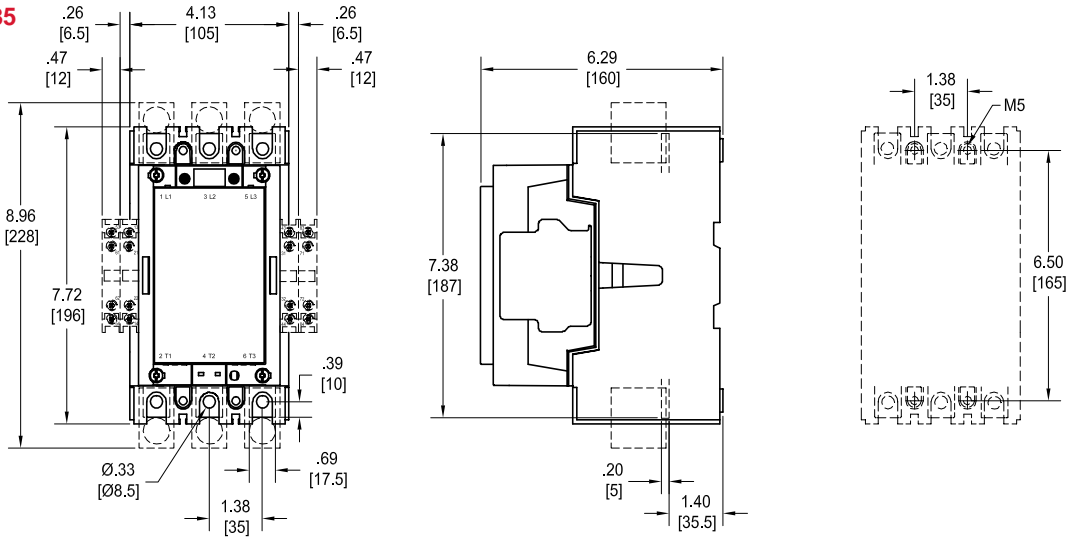

Approximate dimensions A/AF145 – A/AF185

Across the line
1

00.00 Inches
00.00 [Millimeters]

A/AF145 & A/AF185

A/AF145, A/AF185 with mechanical interlock

A/AF145, A/AF185 reversing