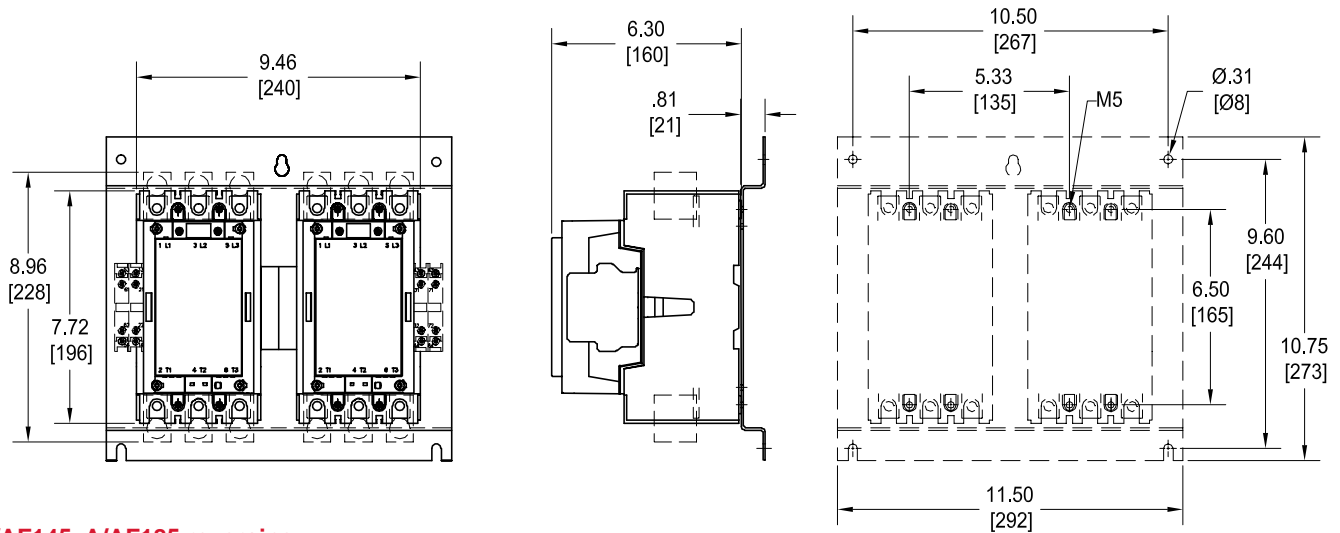

Approximate dimensions A/AF145 – A/AF185

Across the line
1

00.00 Inches
00.00 [Millimeters]

A/AF145 & A/AF185

A/AF145, A/AF185 with mechanical interlock

A/AF145, A/AF185 reversing