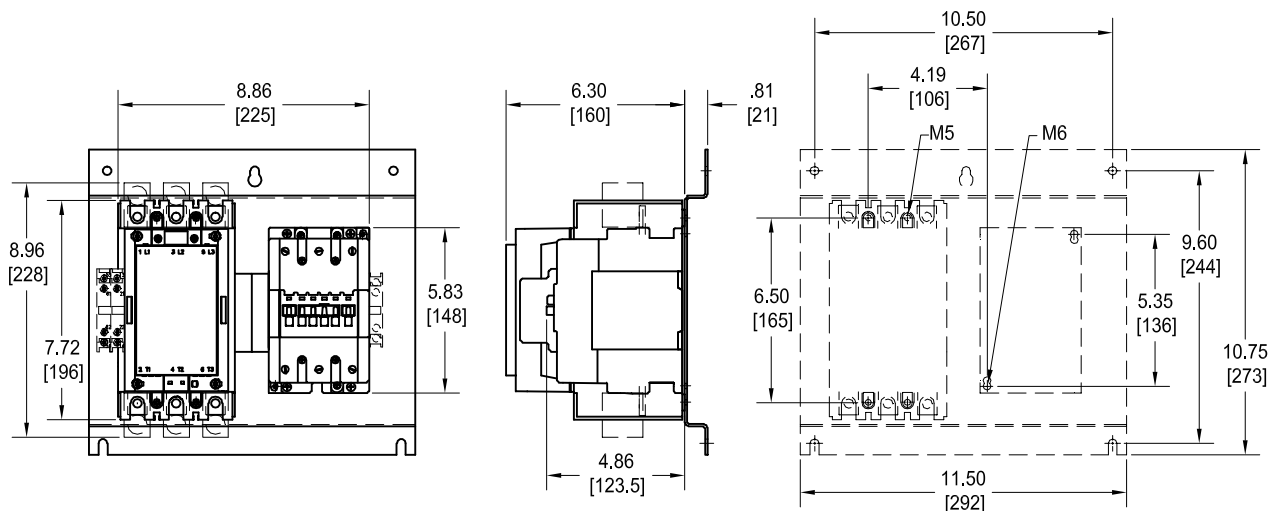

Approximate dimensions A/AF145 – A/AF300

00.00 Inches
00.00 [Millimeters]

A/AF145 – A/AE/AF95-110 mechanically interlocked

A/AF210, A/AF260, A/AF300