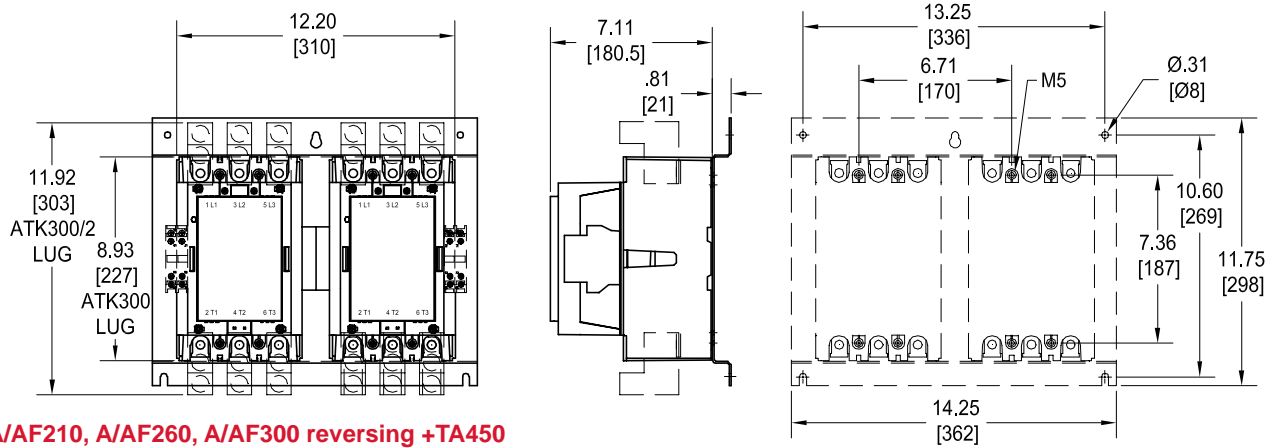

# Approximate dimensions A/AF210 – A/AF300

Across the line  
1

00.00 Inches  
00.00 [Millimeters]

## A/AF210, A/AF260, A/AF300 with mechanical interlock

## A/AF210, A/AF260, A/AF300 reversing +TA450