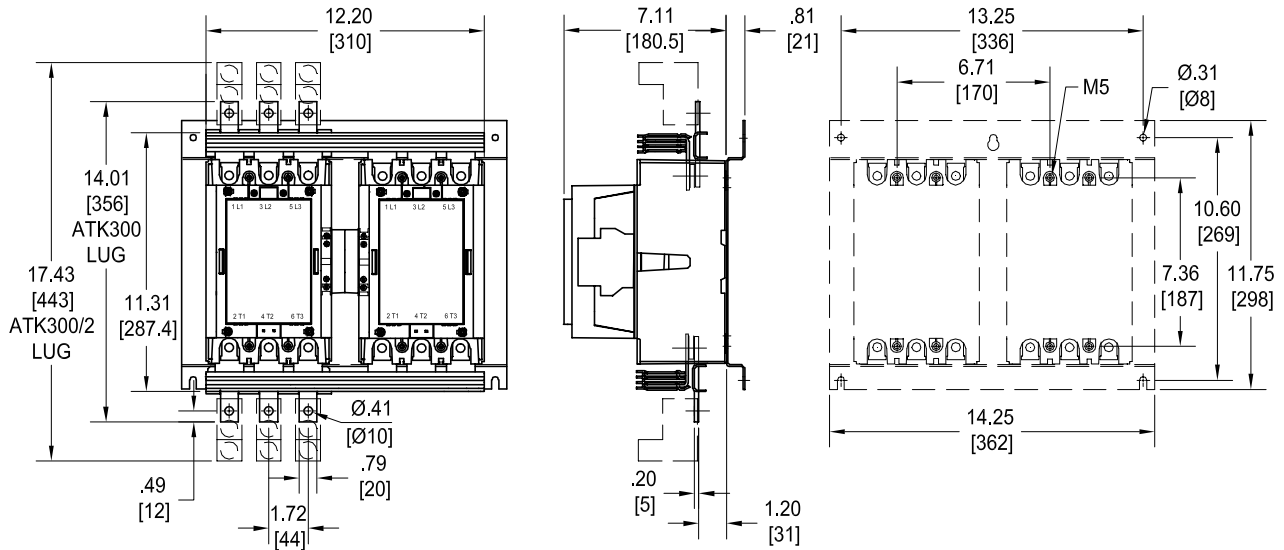

# Approximate dimensions A/AF210 – A/AF300

Across the line  
1

00.00 Inches  
00.00 [Millimeters]

## A/AF210, A/AF260, A/AF300 with mechanical interlock

## A/AF210, A/AF260, A/AF300 reversing +TA450

## A/AF210, A/AF145 with mechanical interlock