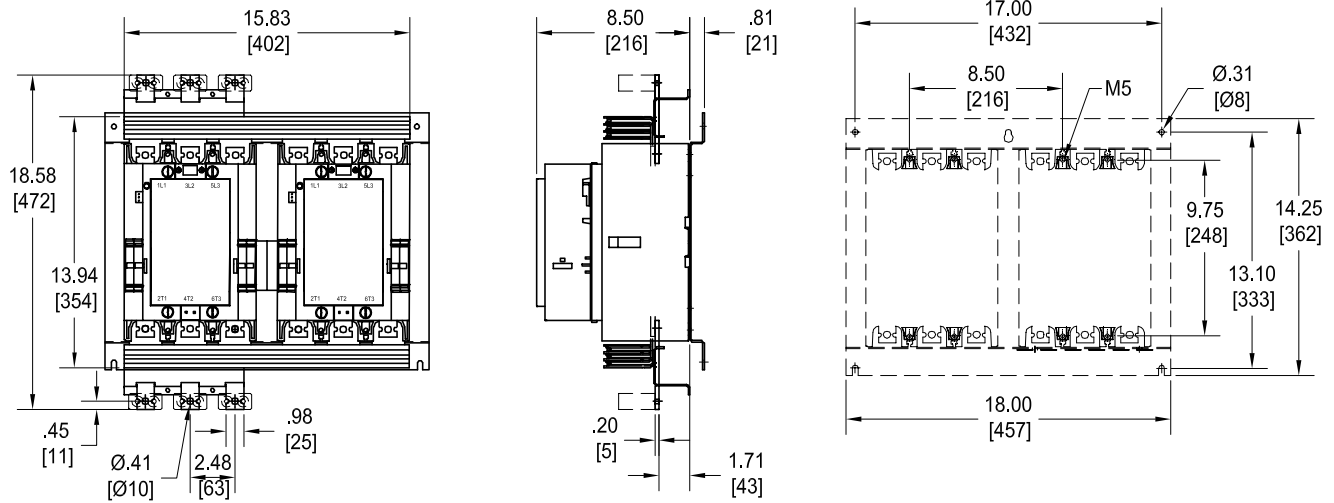

Approximate dimensions AF400 – AF750

Across the line
1

00.00 Inches
00.00 [Millimeters]

AF400, AF460 reversing

AF580 – AF750