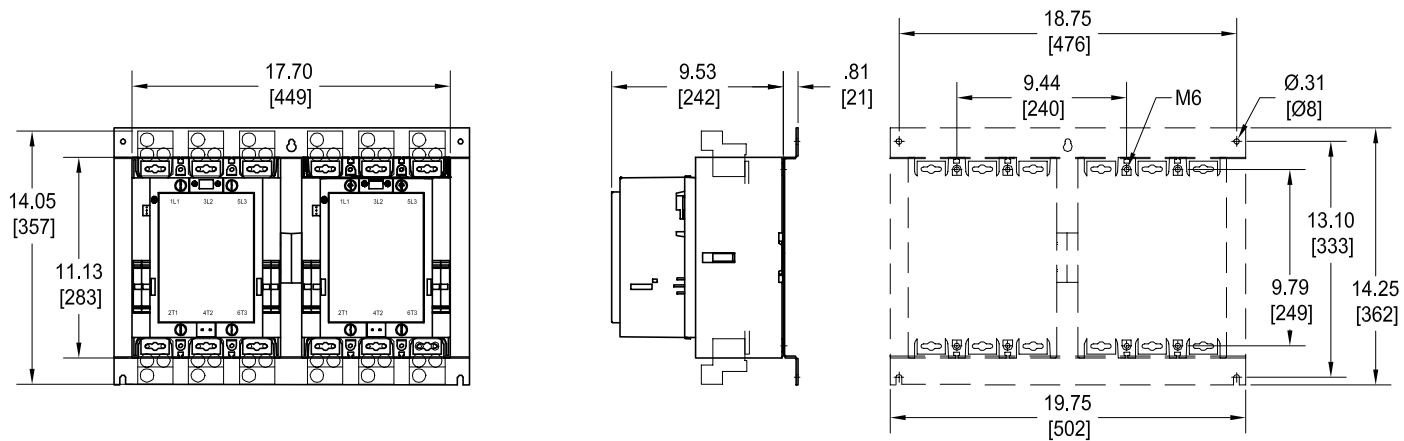

# Approximate dimensions AF580 – AF750

00.00      Inches  
00.00      [Millimeters]

## AF580 – AF750 with mechanical interlock

## AF580 – AF750 reversing