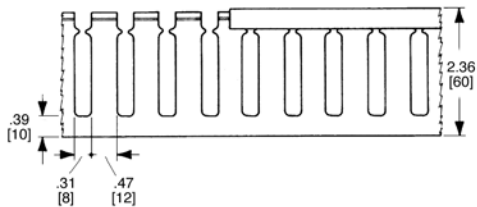

Wiring duct Approximate dimensions

00.00 Inches
00.00 [Millimeters]

.31 – .47" [8-12 mm] slot
.87" [17 mm] height

1.18" [30 mm] height

1.57" [40 mm] height

2.36" [60 mm] height

3.15", 3.94" [80 mm, 100 mm] height

.16 – .24" [4 – 6 mm] slot
1.47" [40 mm] height

2.36" [60 mm] height

3.15", 3.94" [80 mm, 100 mm] height

.16 – .24" [4 – 6 mm] & .31 – .47" [8 – 12 mm] spacing
.59" [15 mm] width

.98", 1.57", 2.36" [25, 40, 60 mm] width

1.57", 1.97", 2.95" [80, 100, 150 mm] width