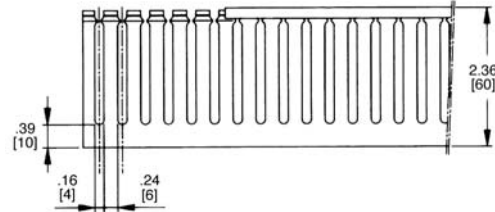

Wiring duct Approximate dimensions

00.00 Inches
00.00 [Millimeters]

.31 – .47" [8-12 mm] slot
.87" [17 mm] height

1.18" [30 mm] height

1.57" [40 mm] height

2.36" [60 mm] height

3.15", 3.94" [80 mm, 100 mm] height

.16 – .24" [4 – 6 mm] slot
1.47" [40 mm] height

2.36" [60 mm] height

3.15", 3.94" [80 mm, 100 mm] height

.16 – .24" [4 – 6 mm] & .31 – .47" [8 – 12 mm] spacing
.59" [15 mm] width

.98", 1.57", 2.36" [25, 40, 60 mm] width

1.57", 1.97", 2.95" [80, 100, 150 mm] width