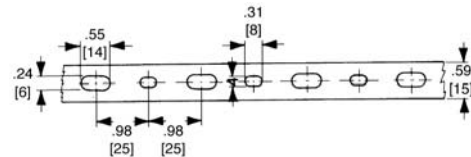

Wiring duct Approximate dimensions

00.00 Inches
00.00 [Millimeters]

.31 – .47" [8-12 mm] slot
.87" [17 mm] height

1.18" [30 mm] height

1.57" [40 mm] height

2.36" [60 mm] height

3.15", 3.94" [80 mm, 100 mm] height

.16 – .24" [4 – 6 mm] slot
1.47" [40 mm] height

2.36" [60 mm] height

3.15", 3.94" [80 mm, 100 mm] height

.16 – .24" [4 – 6 mm] & .31 – .47" [8 – 12 mm] spacing
.59" [15 mm] width

.98", 1.57", 2.36" [25, 40, 60 mm] width

1.57", 1.97", 2.95" [80, 100, 150 mm] width