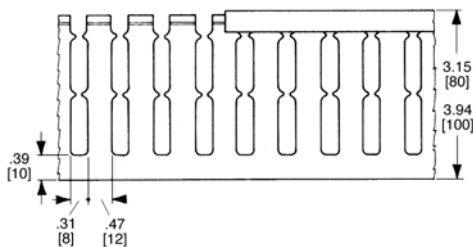

Wiring duct Approximate dimensions

00.00 Inches
00.00 [Millimeters]

.31 – .47" [8-12 mm] slot
.87" [17 mm] height

1.18" [30 mm] height

1.57" [40 mm] height

2.36" [60 mm] height

3.15", 3.94" [80 mm, 100 mm] height

.16 – .24" [4 – 6 mm] slot
1.47" [40 mm] height

2.36" [60 mm] height

3.15", 3.94" [80 mm, 100 mm] height

.16 – .24" [4 – 6 mm] & .31 – .47" [8 – 12 mm] spacing
.59" [15 mm] width

.98", 1.57", 2.36" [25, 40, 60 mm] width

1.57", 1.97", 2.95" [80, 100, 150 mm] width