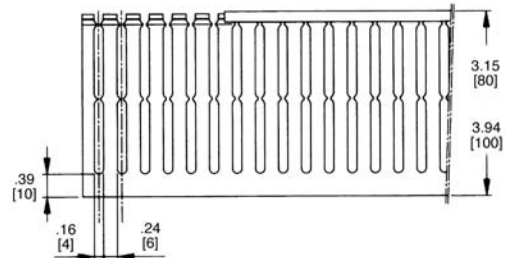

Wiring duct Approximate dimensions

00.00 Inches
00.00 [Millimeters]

.31 – .47" [8-12 mm] slot
.87" [17 mm] height

1.18" [30 mm] height

1.57" [40 mm] height

2.36" [60 mm] height

3.15", 3.94" [80 mm, 100 mm] height

.16 – .24" [4 – 6 mm] slot
1.47" [40 mm] height

2.36" [60 mm] height

3.15", 3.94" [80 mm, 100 mm] height

.16 – .24" [4 – 6 mm] & .31 – .47" [8 – 12 mm] spacing
.59" [15 mm] width

.98", 1.57", 2.36" [25, 40, 60 mm] width

1.57", 1.97", 2.95" [80, 100, 150 mm] width