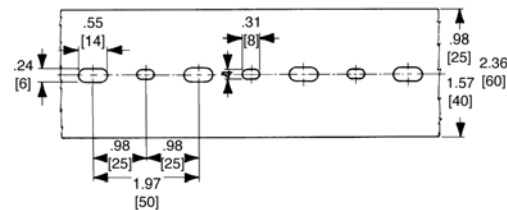

Wiring duct Approximate dimensions

00.00 Inches
00.00 [Millimeters]

.31 – .47" [8-12 mm] slot
.87" [17 mm] height

1.18" [30 mm] height

1.57" [40 mm] height

2.36" [60 mm] height

3.15", 3.94" [80 mm, 100 mm] height

.16 – .24" [4 – 6 mm] slot
1.47" [40 mm] height

2.36" [60 mm] height

3.15", 3.94" [80 mm, 100 mm] height

.16 – .24" [4 – 6 mm] & .31 – .47" [8 – 12 mm] spacing
.59" [15 mm] width

.98", 1.57", 2.36" [25, 40, 60 mm] width

1.57", 1.97", 2.95" [80, 100, 150 mm] width