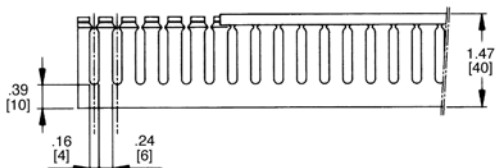

Wiring duct Approximate dimensions

00.00 Inches
00.00 [Millimeters]

.31 – .47" [8-12 mm] slot
.87" [17 mm] height

1.18" [30 mm] height

1.57" [40 mm] height

2.36" [60 mm] height

3.15", 3.94" [80 mm, 100 mm] height

.16 – .24" [4 – 6 mm] slot
1.47" [40 mm] height

2.36" [60 mm] height

3.15", 3.94" [80 mm, 100 mm] height

.16 – .24" [4 – 6 mm] & .31 – .47" [8 – 12 mm] spacing
.59" [15 mm] width

.98", 1.57", 2.36" [25, 40, 60 mm] width

1.57", 1.97", 2.95" [80, 100, 150 mm] width