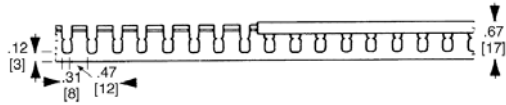

Wiring duct Approximate dimensions

00.00 Inches
00.00 [Millimeters]

.31 – .47" [8-12 mm] slot
.87" [17 mm] height

1.18" [30 mm] height

1.57" [40 mm] height

2.36" [60 mm] height

3.15", 3.94" [80 mm, 100 mm] height

.16 – .24" [4 – 6 mm] slot
1.47" [40 mm] height

2.36" [60 mm] height

3.15", 3.94" [80 mm, 100 mm] height

.16 – .24" [4 – 6 mm] & .31 – .47" [8 – 12 mm] spacing
.59" [15 mm] width

.98", 1.57", 2.36" [25, 40, 60 mm] width

1.57", 1.97", 2.95" [80, 100, 150 mm] width