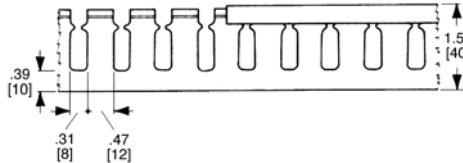

Wiring duct Approximate dimensions

00.00 Inches
00.00 [Millimeters]

.31 – .47" [8-12 mm] slot
.87" [17 mm] height

1.18" [30 mm] height

1.57" [40 mm] height

2.36" [60 mm] height

3.15", 3.94" [80 mm, 100 mm] height

.16 – .24" [4 – 6 mm] slot
1.47" [40 mm] height

2.36" [60 mm] height

3.15", 3.94" [80 mm, 100 mm] height

.16 – .24" [4 – 6 mm] & .31 – .47" [8 – 12 mm] spacing
.59" [15 mm] width

.98", 1.57", 2.36" [25, 40, 60 mm] width

1.57", 1.97", 2.95" [80, 100, 150 mm] width