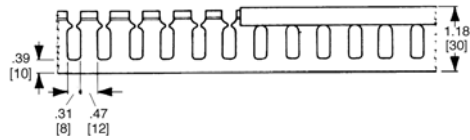

Wiring duct Approximate dimensions

00.00 Inches
00.00 [Millimeters]

.31 – .47" [8-12 mm] slot
.87" [17 mm] height

1.18" [30 mm] height

1.57" [40 mm] height

2.36" [60 mm] height

3.15", 3.94" [80 mm, 100 mm] height

.16 – .24" [4 – 6 mm] slot
1.47" [40 mm] height

2.36" [60 mm] height

3.15", 3.94" [80 mm, 100 mm] height

.16 – .24" [4 – 6 mm] & .31 – .47" [8 – 12 mm] spacing
.59" [15 mm] width

.98", 1.57", 2.36" [25, 40, 60 mm] width

1.57", 1.97", 2.95" [80, 100, 150 mm] width