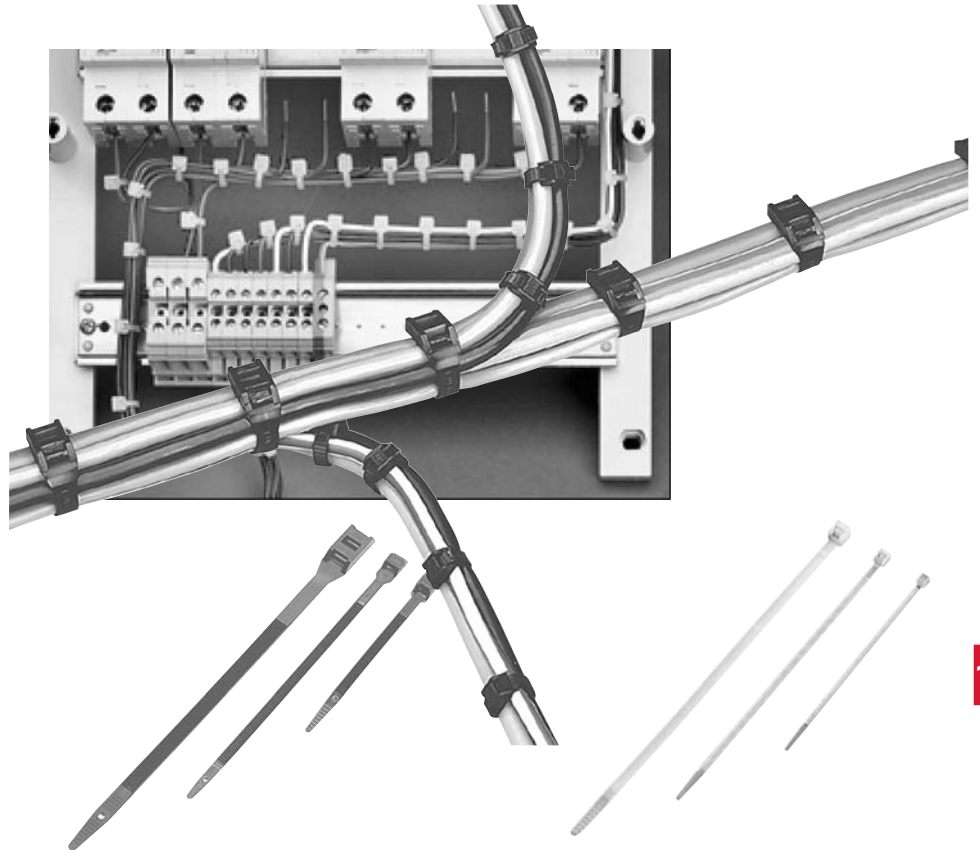

ABB Cable ties

13

Features

- Easy to install and remove.
- Provides protection to the wire bundle.
- Available in white and black

Applications

- Fast and economical grouping of wire bundles.
- Joining groups of wires and/or tubing.
- Flexible connections between door and panel