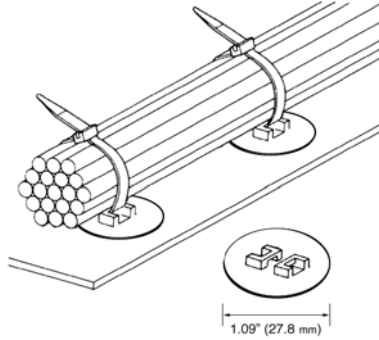

Cable ties

Approximate dimensions

00.00 Inches
00.00 [Millimeters]

18250 & 18251
Self-adhesive base for cable ties

18280
Screw-mounted base for cable ties

18252 & 18253
Screw-mounted base for cable ties

18282
Push-in base for cable ties

18270
Cable tie cutter

18270
Cable tie cutter