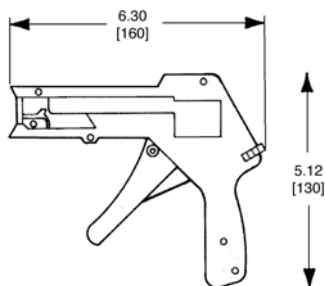

Cable ties

Approximate dimensions

00.00 Inches
00.00 [Millimeters]

18250 & 18251
Self-adhesive base for cable ties

18280
Screw-mounted base for cable ties

18252 & 18253
Screw-mounted base for cable ties

18282
Push-in base for cable ties

18270
Cable tie cutter

18270
Cable tie cutter