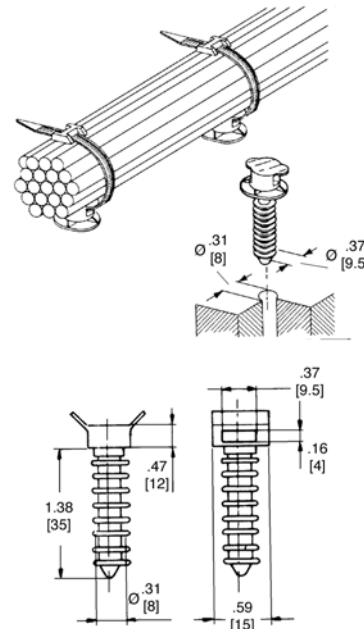

Cable ties

Approximate dimensions

00.00 Inches
00.00 [Millimeters]

18250 & 18251
Self-adhesive base for cable ties

18280
Screw-mounted base for cable ties

18252 & 18253
Screw-mounted base for cable ties

18282
Push-in base for cable ties

18270
Cable tie cutter

18270
Cable tie cutter