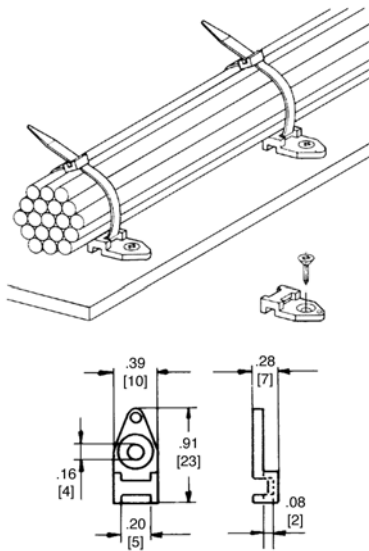

Cable ties

Approximate dimensions

00.00 Inches
00.00 [Millimeters]

18250 & 18251
Self-adhesive base for cable ties

18280
Screw-mounted base for cable ties

18252 & 18253
Screw-mounted base for cable ties

18282
Push-in base for cable ties

18270
Cable tie cutter

18270
Cable tie cutter