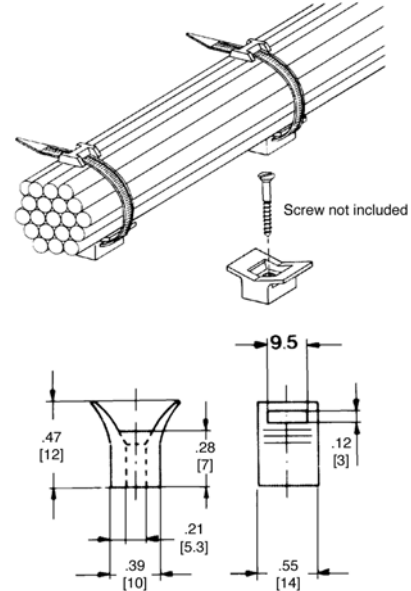

Cable ties

Approximate dimensions

00.00 Inches
00.00 [Millimeters]

18250 & 18251
Self-adhesive base for cable ties

18280
Screw-mounted base for cable ties

18252 & 18253
Screw-mounted base for cable ties

18282
Push-in base for cable ties

18270
Cable tie cutter

18270
Cable tie cutter