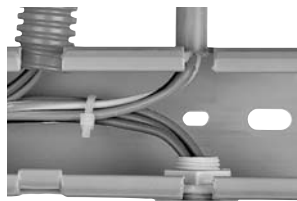

Wiring duct Specialty products

Wiring duct with knockouts

Wiring duct with 18mm 1/2" and 23mm 3/4" knockouts, gray

Dimensions W x H (mm)	Dimensions W x H (in)	Meters per package	Feet per package	Pieces per package ①	Catalog number ①②	List price per package ①	List price per 2M piece	List price per foot
50 x 50	2 x 2	36	118	18	05330	\$ 738.00	\$ 41.00	\$ 6.25
100 x 60	4 x 1 1/2	18	59	9	05331	450.00	45.00	7.50