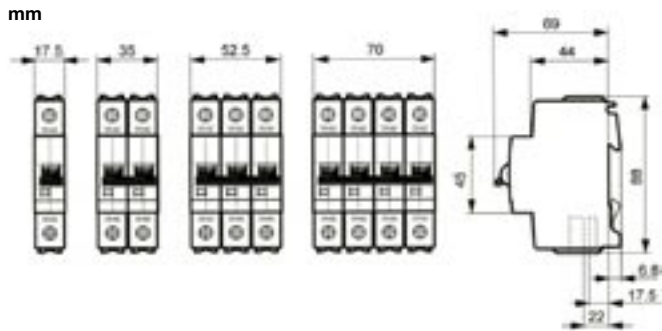

Approximate dimensions S200, S200P, S200U, S200UP

00.00 Inches
00.00 [Millimeters]

S200 & S200P

S200U

S200UP

14

S290