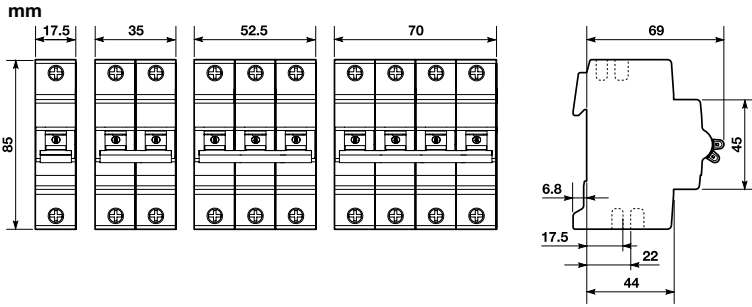

Approximate dimensions S200, S200P, S200U, S200UP

00.00 Inches
00.00 [Millimeters]

S200 & S200P