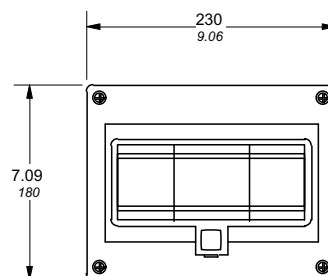

Approximate dimensions Accessories

← 00.00 → Inches
00.00 [Millimeters]

12402-12408

mm

12644

12650

12646

12652