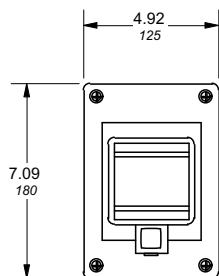

Approximate dimensions Accessories

← 00.00 → Inches
00.00 [Millimeters]

12402-12408

mm

12644

12650

12646

12652