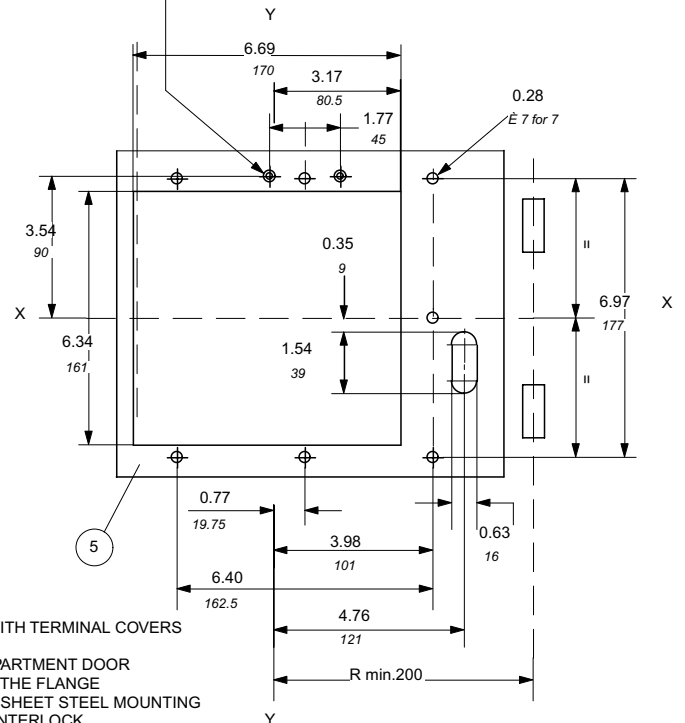

# Approximate dimensions S6 Withdrawable rear

Isomax  
MCCBs

00.00 Inches  
00.00 [Millimeters]

- LEGEND
- 1-WITHDRAWABLE BASE
  - 2-MOVING PART FITTED WITH TERMINAL COVERS
  - 3-REAR TERMINALS
  - 4-FLANGE FOR THE COMPARTMENT DOOR
  - 5-MOUNTING HOLES FOR THE FLANGE
  - 6-MOUNTING HOLES FOR SHEET STEEL MOUNTING
  - 7-COMPARTMENT DOOR INTERLOCK
  - 8-TIGHTENING TORQUE 79.7 lb-in