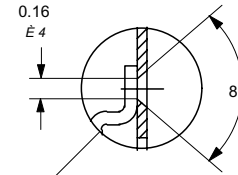

# Approximate dimensions S6 Withdrawable rear

Isomax  
MCCBs

00.00 Inches  
00.00 [Millimeters]

- LEGEND
- 1-WITHDRAWABLE BASE
  - 2-MOVING PART FITTED WITH TERMINAL COVERS
  - 3-REAR TERMINALS
  - 4-FLANGE FOR THE COMPARTMENT DOOR
  - 5-MOUNTING HOLES FOR THE FLANGE
  - 6-MOUNTING HOLES FOR SHEET STEEL MOUNTING
  - 7-COMPARTMENT DOOR INTERLOCK
  - 8-TIGHTENING TORQUE 79.7 lb-in