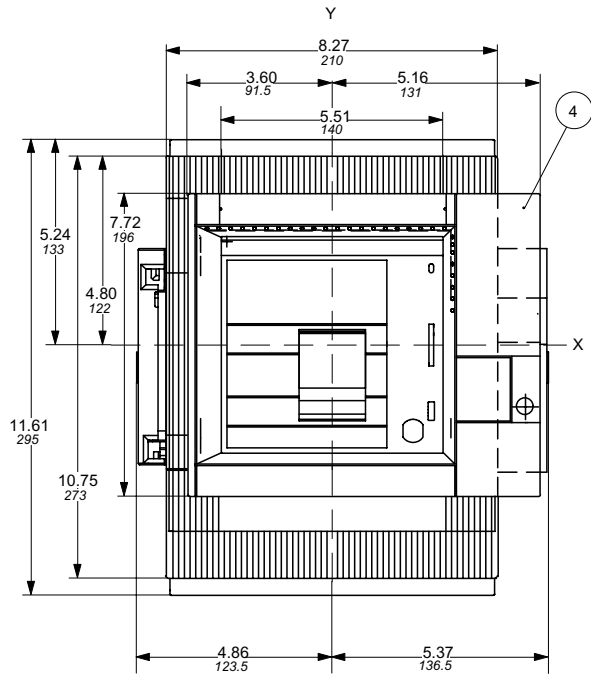

# Approximate dimensions S6 Withdrawable rear

Isomax  
MCCBs

00.00 Inches  
00.00 [Millimeters]

- LEGEND
- 1-WITHDRAWABLE BASE
  - 2-MOVING PART FITTED WITH TERMINAL COVERS
  - 3-REAR TERMINALS
  - 4-FLANGE FOR THE COMPARTMENT DOOR
  - 5-MOUNTING HOLES FOR THE FLANGE
  - 6-MOUNTING HOLES FOR SHEET STEEL MOUNTING
  - 7-COMPARTMENT DOOR INTERLOCK
  - 8-TIGHTENING TORQUE 79.7 lb-in