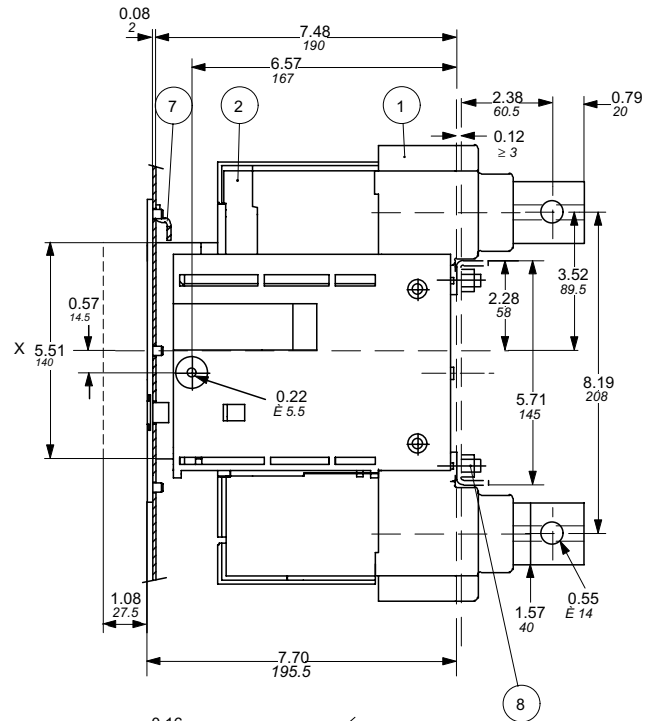

# Approximate dimensions S6 Withdrawable rear

Isomax  
MCCBs

00.00 Inches  
00.00 [Millimeters]

- LEGEND
- 1-WITHDRAWABLE BASE
  - 2-MOVING PART FITTED WITH TERMINAL COVERS
  - 3-REAR TERMINALS
  - 4-FLANGE FOR THE COMPARTMENT DOOR
  - 5-MOUNTING HOLES FOR THE FLANGE
  - 6-MOUNTING HOLES FOR SHEET STEEL MOUNTING
  - 7-COMPARTMENT DOOR INTERLOCK
  - 8-TIGHTENING TORQUE 79.7 lb-in