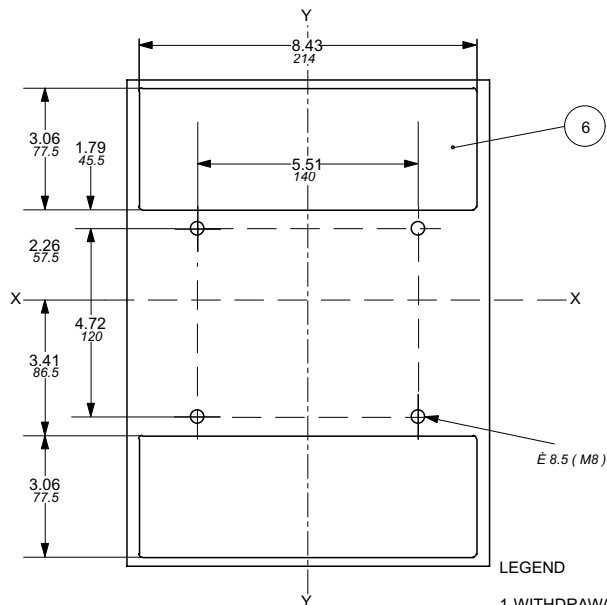

# Approximate dimensions S6 Withdrawable rear

Isomax  
MCCBs

00.00 Inches  
00.00 [Millimeters]

- LEGEND
- 1-WITHDRAWABLE BASE
  - 2-MOVING PART FITTED WITH TERMINAL COVERS
  - 3-REAR TERMINALS
  - 4-FLANGE FOR THE COMPARTMENT DOOR
  - 5-MOUNTING HOLES FOR THE FLANGE
  - 6-MOUNTING HOLES FOR SHEET STEEL MOUNTING
  - 7-COMPARTMENT DOOR INTERLOCK
  - 8-TIGHTENING TORQUE 79.7 lb-in