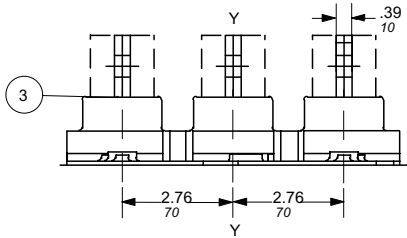

# Approximate dimensions S6 Withdrawable rear

Isomax  
MCCBs

00.00 Inches  
00.00 [Millimeters]

- LEGEND
- 1-WITHDRAWABLE BASE
  - 2-MOVING PART FITTED WITH TERMINAL COVERS
  - 3-REAR TERMINALS
  - 4-FLANGE FOR THE COMPARTMENT DOOR
  - 5-MOUNTING HOLES FOR THE FLANGE
  - 6-MOUNTING HOLES FOR SHEET STEEL MOUNTING
  - 7-COMPARTMENT DOOR INTERLOCK
  - 8-TIGHTENING TORQUE 79.7 lb-in