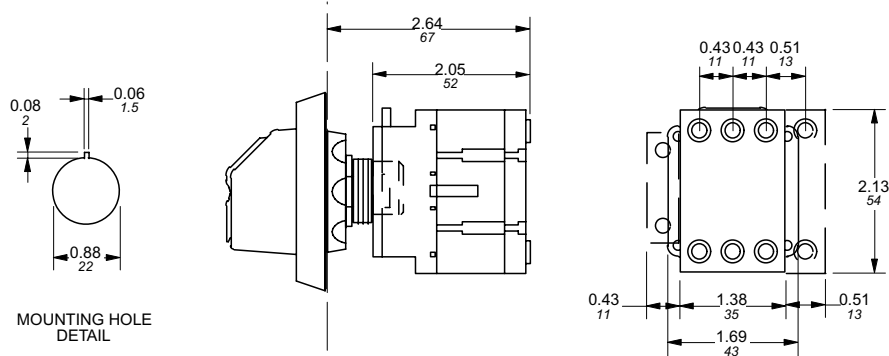

Approximate dimensions OT16ET3 – OT100ET3 Door mounted switches

Disconnect
switches
Non-fusible

00.00 Inches
00.00 [Millimeters]

OT16ET3, OT25ET3, OT32ET3 — door mounted switch

OT45ET3, OT63ET3 — door mounted switch

OT30ET3, OT60ET3, OT100ET3 — door mounted switch