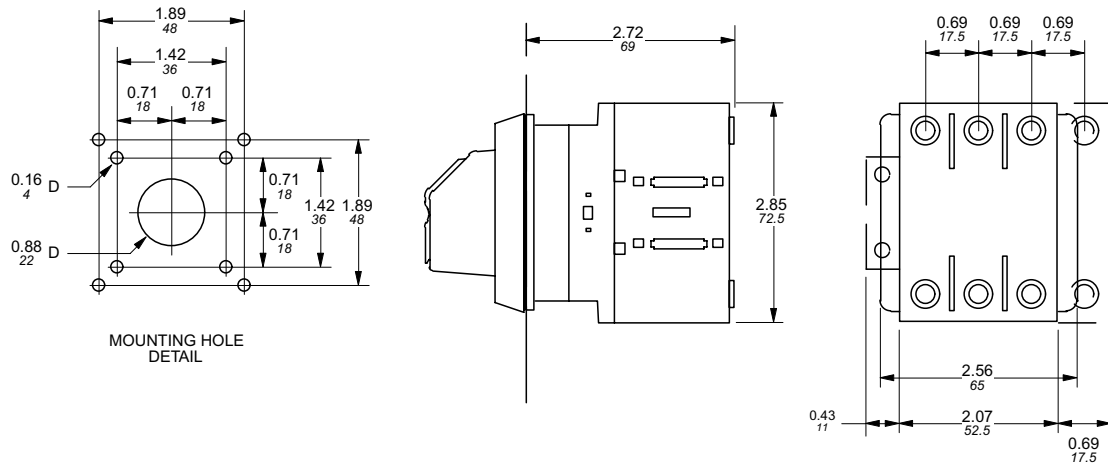

Approximate dimensions OT16ET3 – OT100ET3 Door mounted switches

Disconnect
switches
Non-fusible

00.00 Inches
00.00 [Millimeters]

OT16ET3, OT25ET3, OT32ET3 — door mounted switch

OT45ET3, OT63ET3 — door mounted switch

OT30ET3, OT60ET3, OT100ET3 — door mounted switch