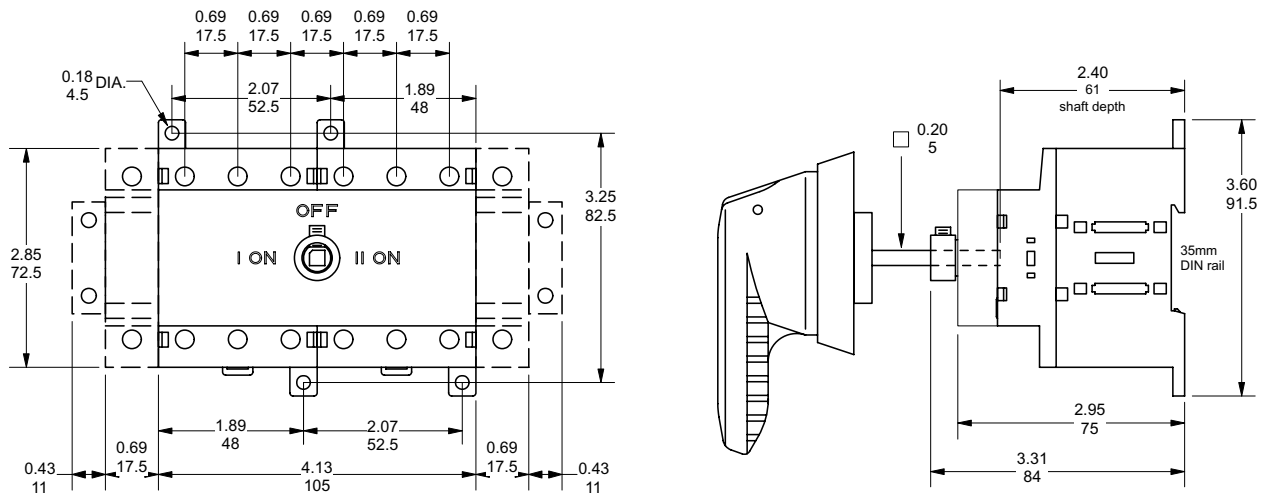

# Approximate dimensions OT16E3C & E4C – OT100E3C & E4C Transfer switches

Disconnect  
switches  
Non-fusible

00.00 Inches  
00.00 [Millimeters]

## OT16, 25, 32E3C & E4C – Transfer switches

## OT45, 63E3C & E4C – Transfer switches