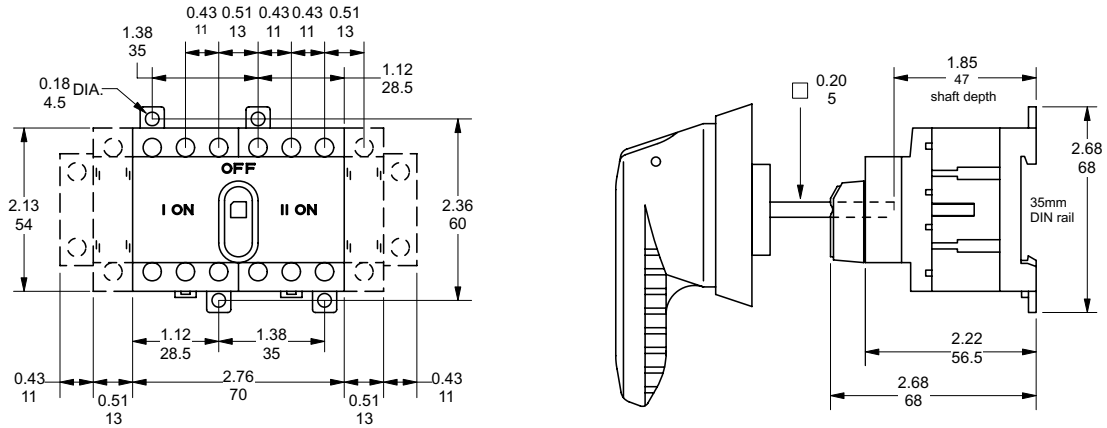

# Approximate dimensions OT16E3C & E4C – OT100E3C & E4C Transfer switches

Disconnect  
switches  
Non-fusible

00.00 Inches  
00.00 [Millimeters]

## OT16, 25, 32E3C & E4C – Transfer switches

## OT45, 63E3C & E4C – Transfer switches