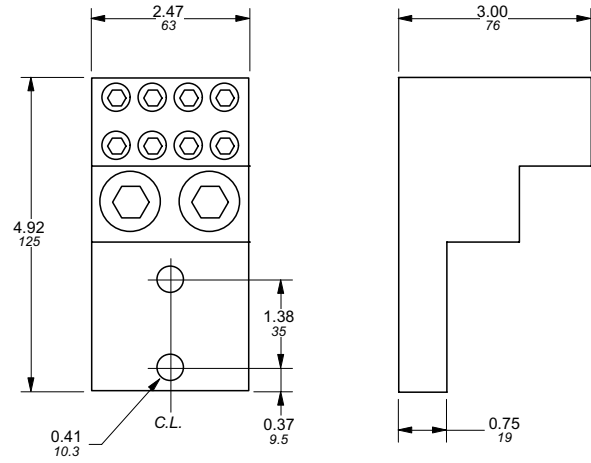

# Approximate dimensions for Terminal lugs

Disconnect  
switches  
Non-fusible

00.00    Inches  
00.00    [Millimeters]

**OZXA-175/400 — for use with 400A - 600A switches**

**OZXA-32 — for use with 800A - 1600A switches**

**OZXA-33 — for use with 400A switches**