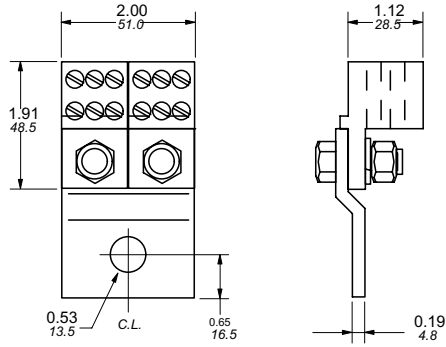

# Approximate dimensions for Terminal lugs

Disconnect  
switches  
Non-fusible

00.00    Inches  
00.00    [Millimeters]

**OZXA-175/400 — for use with 400A - 600A switches**

**OZXA-32 — for use with 800A - 1600A switches**

**OZXA-33 — for use with 400A switches**