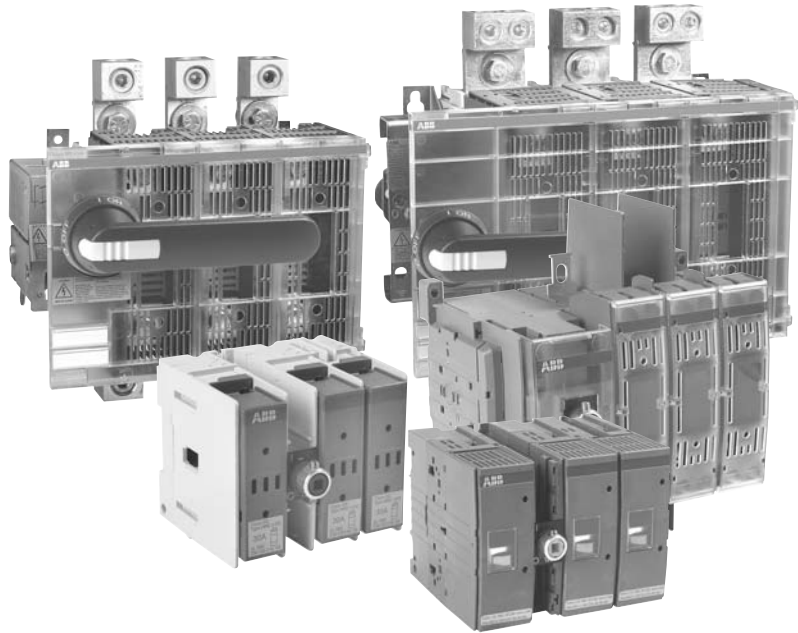

PowerLine Fusible Disconnect switches

PowerLine
Compact, heavy duty
Fusible disconnect switches
30A – 800A, 600V

ABB PowerLine includes seven different amperage sizes from 30A to 800A. All PowerLine fusible switches are designed to meet customer requirements in terms of high interrupting capacity and long electrical life while occupying little more panel space than the appropriate fuses. The basic construction provides flexibility and high performance in an extremely compact size. ABB PowerLine switches are a perfect choice to withstand the heat and humidity of the tropics, the extreme cold of the arctic and any rugged industrial environment you may have.