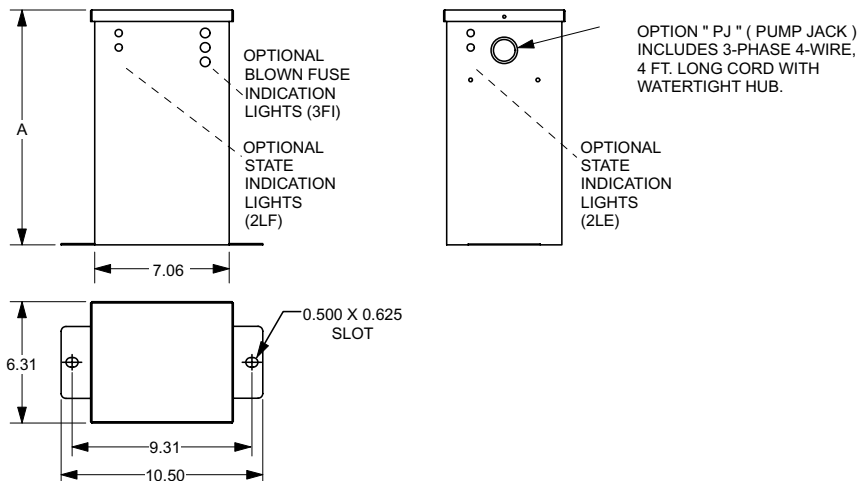

Approximate dimensions Individual capacitors

← 00.00 → Inches

Individual units

INDIVIDUAL CAPACITOR UNITS				
ENCLOSURE SIZE	A	B	C	D
CLMD-53	4.25	1.50	1.19	16.25
CLMD-63	4.25	1.50	4.69	23.20
CLMD-83	7.50	2.00	6.00	30.50

Steel, enclosure size 43

19

Availability to be announced.
Please consult ABB