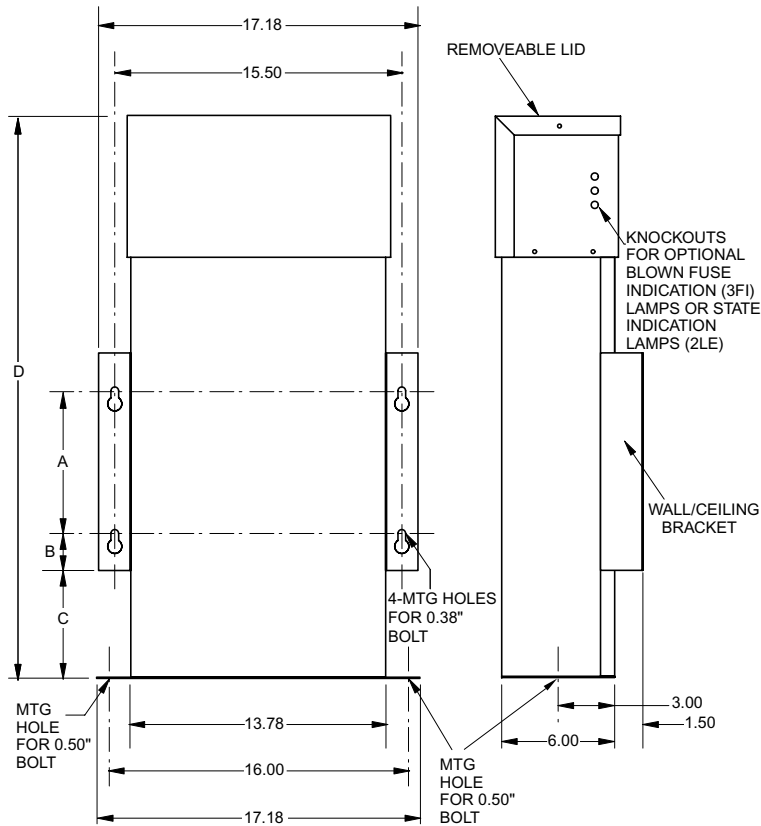

Approximate dimensions Individual capacitors

← 00.00 → Inches

Individual units

INDIVIDUAL CAPACITOR UNITS				
ENCLOSURE SIZE	A	B	C	D
CLMD-53	4.25	1.50	1.19	16.25
CLMD-63	4.25	1.50	4.69	23.20
CLMD-83	7.50	2.00	6.00	30.50

Steel, enclosure size 43

19

Availability to be announced.
Please consult ABB