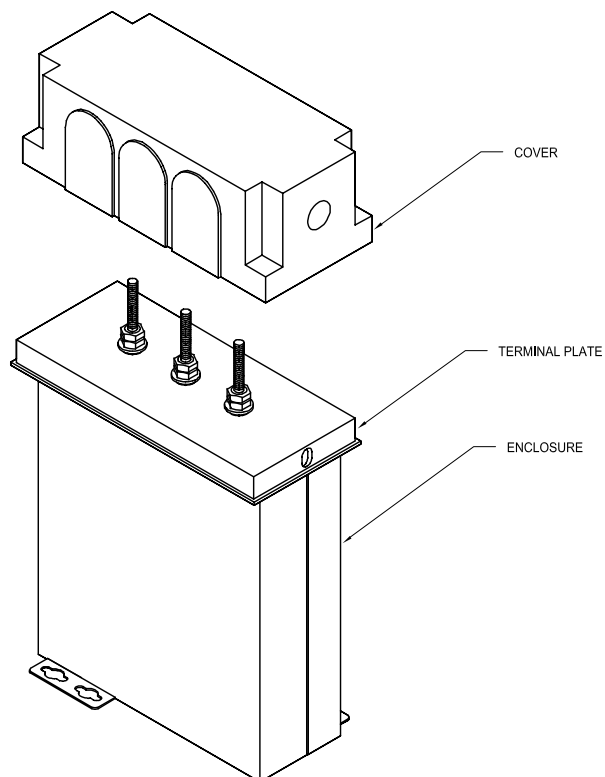

Approximate dimensions Individual capacitors

← 00.00 → Inches

CLMD-13SC — stud connected

CLMD-13SC — expanded view

Availability to be announced.
Please consult ABB