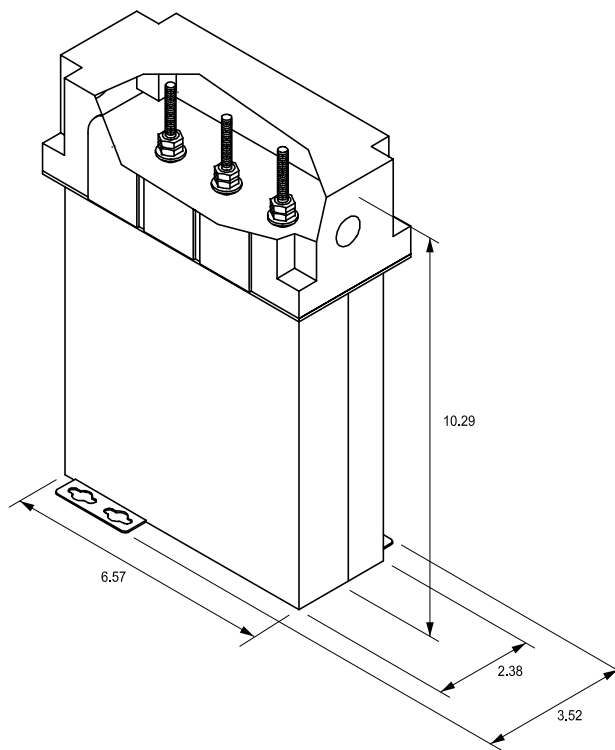

Approximate dimensions Individual capacitors

← 00.00 → Inches

CLMD-13SC — stud connected

CLMD-13SC — expanded view

Availability to be announced.
Please consult ABB