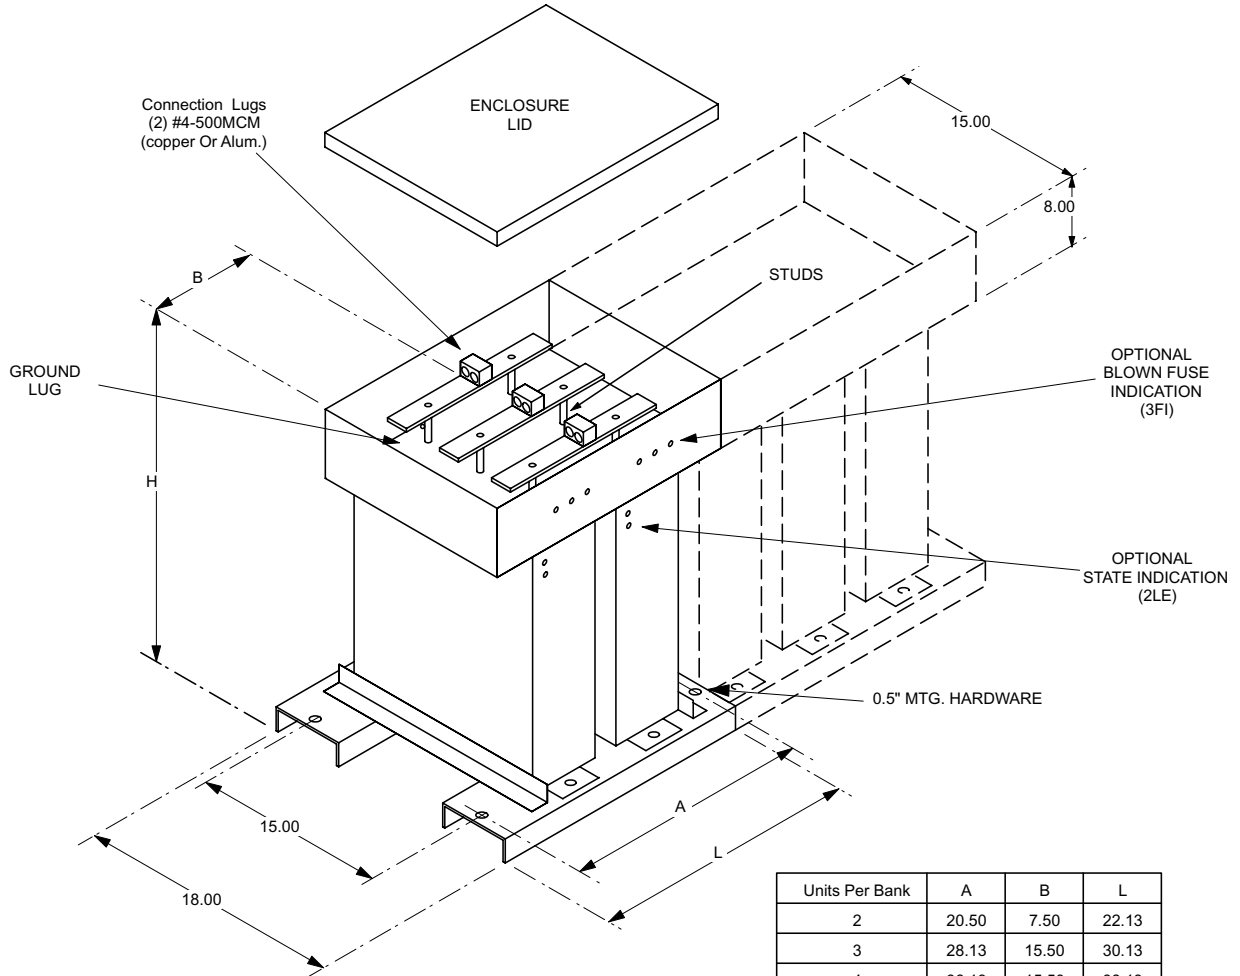

# Approximate dimensions Fixed capacitor banks

Low Voltage  
Network Quality

← 00.00 → Inches

## Fixed capacitor banks

Units Per Bank	A	B	L
2	20.50	7.50	22.13
3	28.13	15.50	30.13
4	36.13	15.50	38.13
5	44.13	15.50	46.13
6	44.13	22.50	54.13

Unit Size	H
CLMD-53	22.50
CLMD-63	29.50
CLMD-83	36.50

Availability to be announced.  
Please consult ABB