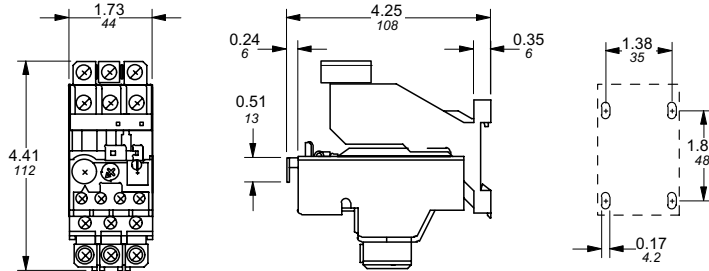

Approximate dimensions T25DU – TA42DU

Thermal
Overload
relays

00.00 Inches
00.00 [Millimeters]

TA25DU

TA25DU & DB25

TA25DU & DB25/32

TA42DU

TA42DU / TA75DU & DB80