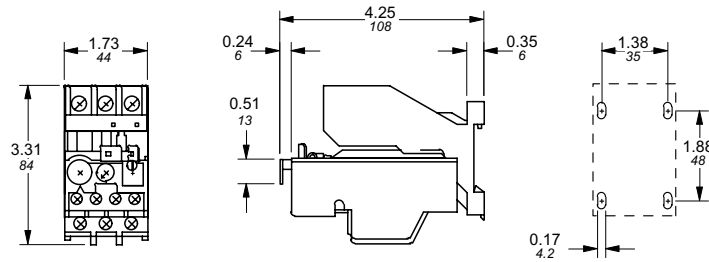

Approximate dimensions T25DU – TA42DU

Thermal
Overload
relays

00.00 Inches
00.00 [Millimeters]

TA25DU

TA25DU & DB25

TA25DU & DB25/32

TA42DU

TA42DU / TA75DU & DB80