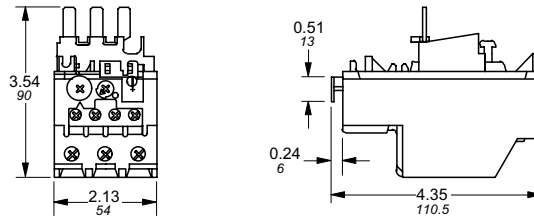

Approximate dimensions T25DU – TA42DU

Thermal
Overload
relays

00.00 Inches
00.00 [Millimeters]

TA25DU

TA25DU & DB25

TA25DU & DB25/32

TA42DU

TA42DU / TA75DU & DB80