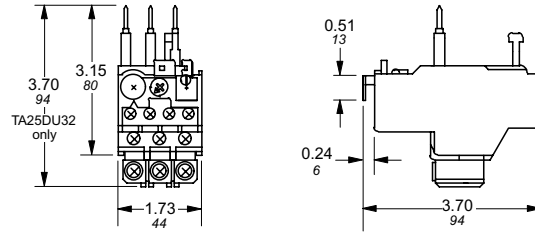

Approximate dimensions T25DU – TA42DU

Thermal
Overload
relays

00.00 Inches
00.00 [Millimeters]

TA25DU

TA25DU & DB25

TA25DU & DB25/32

TA42DU

TA42DU / TA75DU & DB80