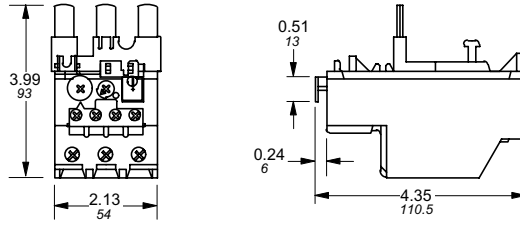

Approximate dimensions TA75DU – TA200DU

00.00 Inches
00.00 [Millimeters]

2

TA75DU