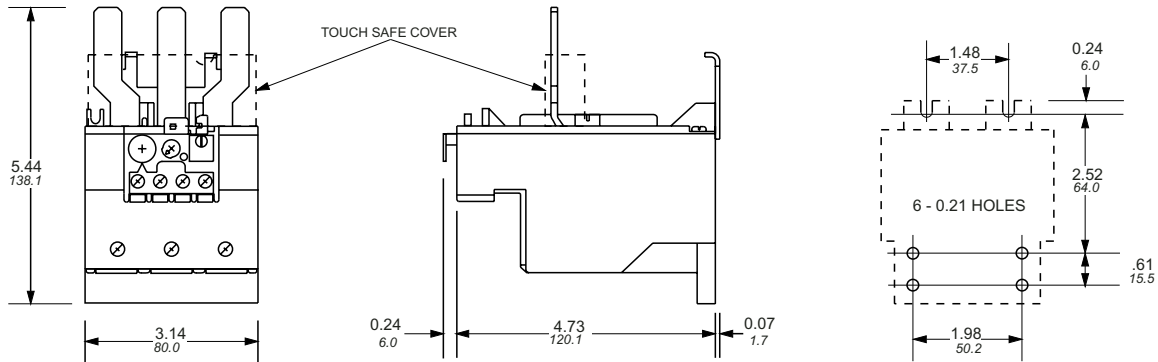

Approximate dimensions TA75DU – TA200DU

00.00 Inches
00.00 [Millimeters]

2

TA75DU

TA80DU

TA110DU

TA200DU