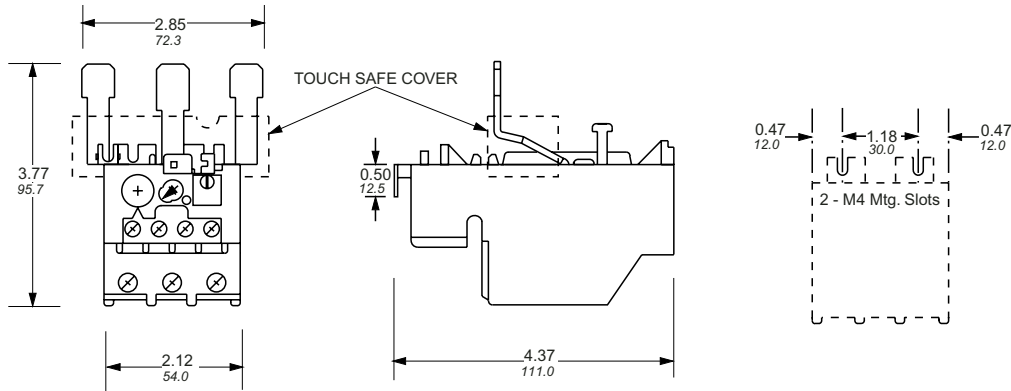

Approximate dimensions TA75DU – TA200DU

00.00 Inches
00.00 [Millimeters]

2

TA75DU

TA80DU

TA110DU

TA200DU