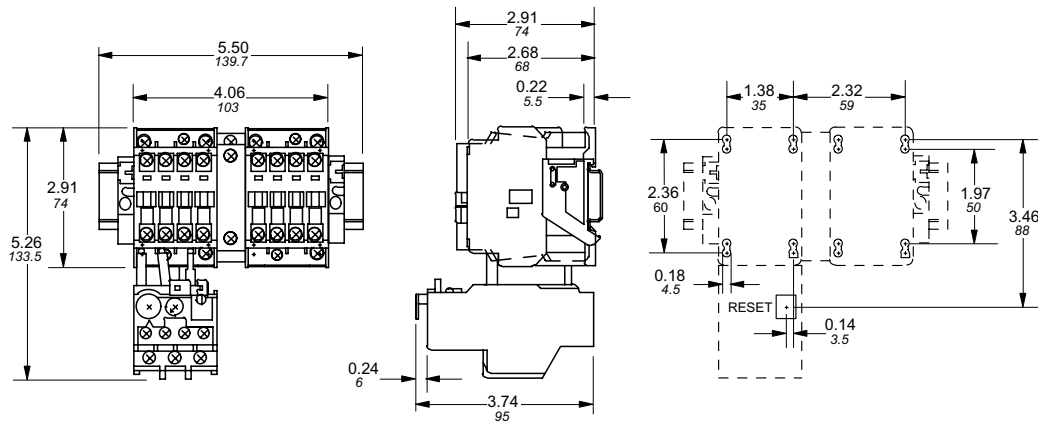

Approximate dimensions
AC/DC operated, 3 pole
A/AE9 – A/AE16

00.00 Inches
00.00 [Millimeters]

3

A/AE9 – A/AE16 + TA25 — Starter

A/AE9 – A/AE16 + VM5 or VE5 + TA25 — Reversing starter

A/AE9 – A/AE16 — 2 Speed, 1 winding starter