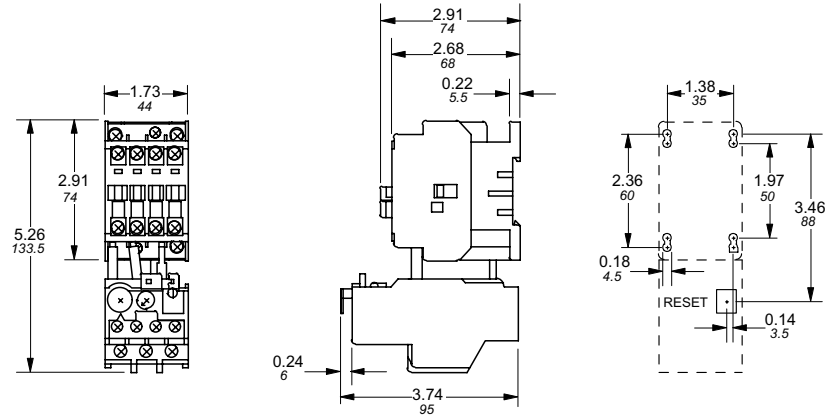

Approximate dimensions
AC/DC operated, 3 pole
A/AE9 – A/AE16

00.00 Inches
00.00 [Millimeters]

3

A/AE9 – A/AE16 + TA25 — Starter

A/AE9 – A/AE16 + VM5 or VE5 + TA25 — Reversing starter

A/AE9 – A/AE16 — 2 Speed, 1 winding starter