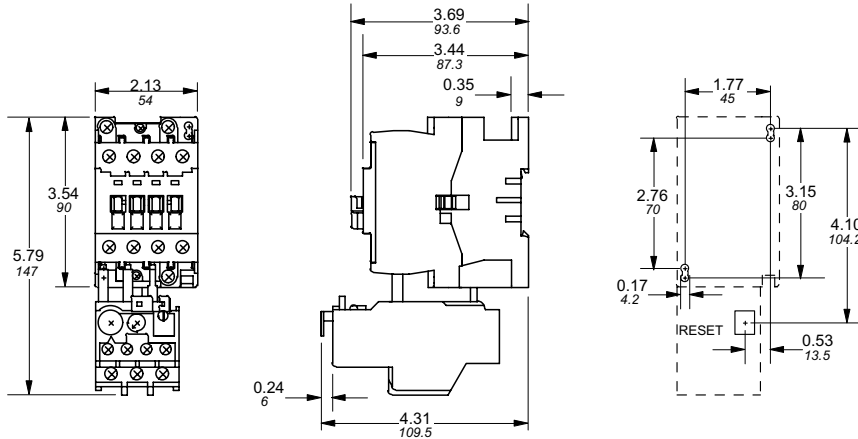

**Approximate dimensions**  
AC/DC operated, 3 pole  
A/AE9 – A/AE16, A26

00.00 Inches  
00.00 [Millimeters]

**A/AE9 – A/AE16 — 2 Speed, 2 winding starter**

3

**A/AE26 + TA25 — Starter**

**A/AE26 + VM5 or VE5 + TA25 — Reversing starter**