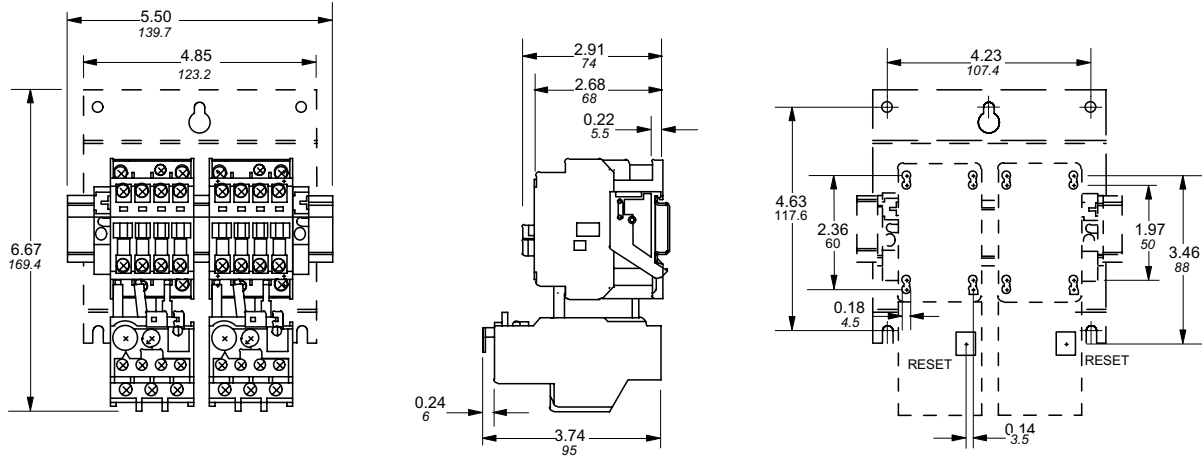

**Approximate dimensions**  
AC/DC operated, 3 pole  
A/AE9 – A/AE16, A26

00.00 Inches  
00.00 [Millimeters]

**A/AE9 – A/AE16 — 2 Speed, 2 winding starter**

3

**A/AE26 + TA25 — Starter**

**A/AE26 + VM5 or VE5 + TA25 — Reversing starter**