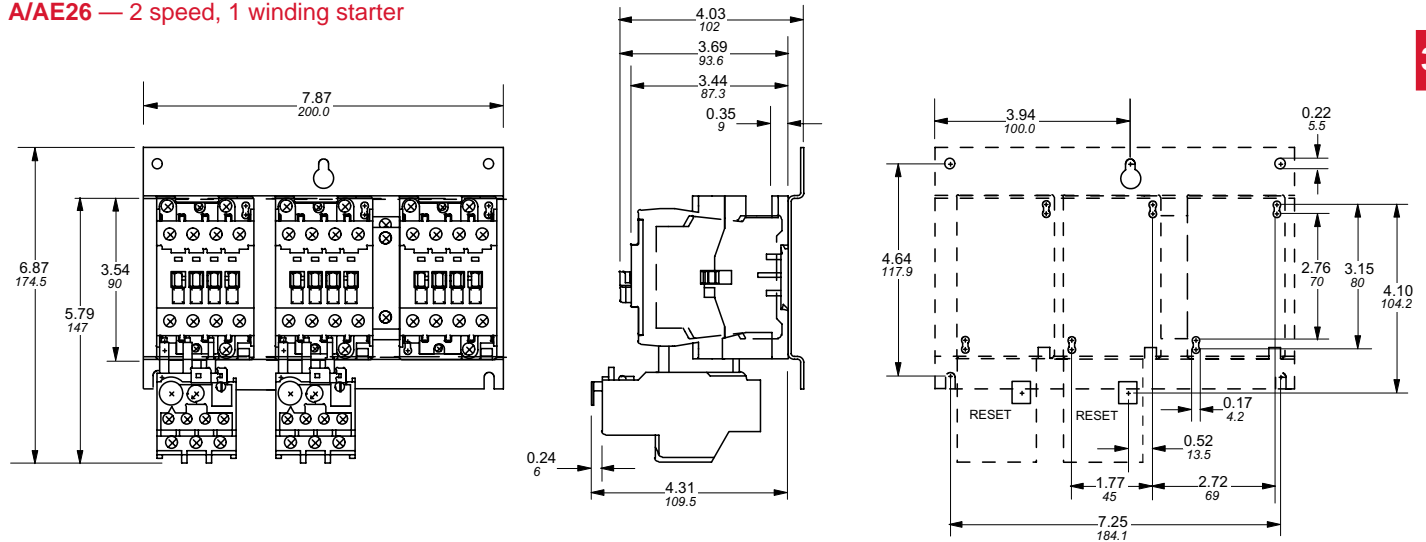

Approximate dimensions
AC/DC operated, 3 pole
A/AE26 to A/AE30 & A/AE40

00.00 Inches
00.00 [Millimeters]

3

A/AE26 — 2 speed, 1 winding starter

A/AE26 — 2 Speed, 2 winding starter

A/AE30 & A/AE40 + TA25 — Starter