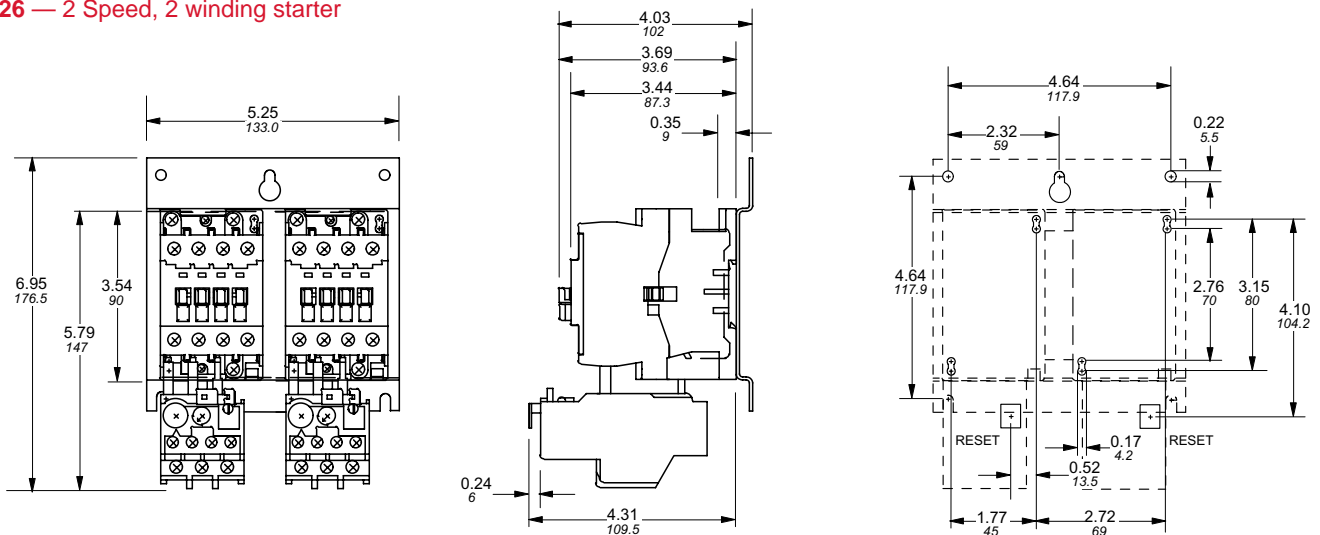

Approximate dimensions
AC/DC operated, 3 pole
A/AE26 to A/AE30 & A/AE40

00.00 Inches
00.00 [Millimeters]

3

A/AE26 — 2 speed, 1 winding starter

A/AE26 — 2 Speed, 2 winding starter

A/AE30 & A/AE40 + TA25 — Starter