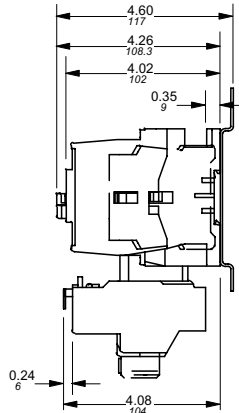

Approximate dimensions AC/DC operated, 3 pole A/AE30 – A/AE40 to A/AE50 – A/AE75

00.00 Inches
00.00 [Millimeters]

A/AE30 & A/AE40 — 2 Speed, 1 winding starter

3

A/AE30 & A/AE40 — 2 Speed, 2 winding starter