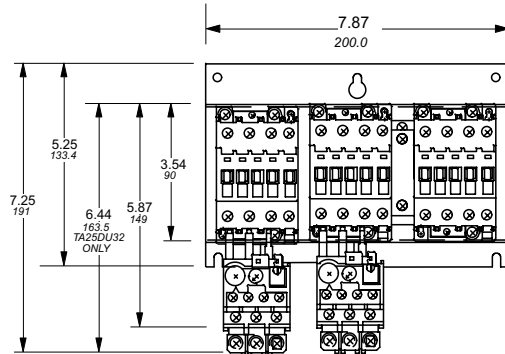

Approximate dimensions AC/DC operated, 3 pole A/AE30 – A/AE40 to A/AE50 – A/AE75

00.00 Inches
00.00 [Millimeters]

A/AE30 & A/AE40 — 2 Speed, 1 winding starter

3

A/AE30 & A/AE40 — 2 Speed, 2 winding starter

A/AE50 – A/AE75 + TA75 — Starter