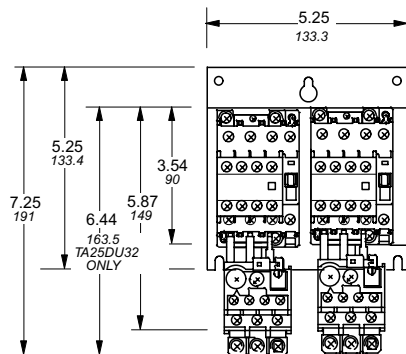

Approximate dimensions AC/DC operated, 3 pole A/AE30 – A/AE40 to A/AE50 – A/AE75

00.00 Inches
00.00 [Millimeters]

A/AE30 & A/AE40 — 2 Speed, 1 winding starter

3

A/AE30 & A/AE40 — 2 Speed, 2 winding starter

A/AE50 – A/AE75 + TA75 — Starter