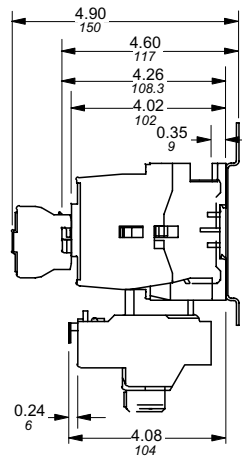

Approximate dimensions AC/DC operated, 3 pole A/AE30 – A/AE40 to A/AE50 – A/AE75

00.00 Inches
00.00 [Millimeters]

A/AE30 & A/AE40 — 2 Speed, 1 winding starter

3

A/AE30 & A/AE40 — 2 Speed, 2 winding starter