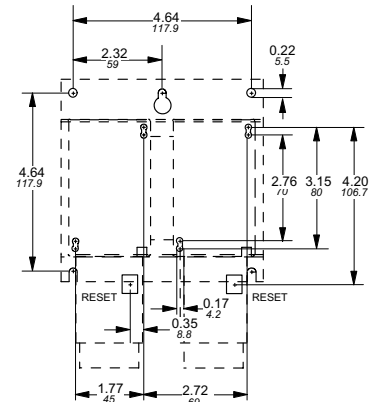

Approximate dimensions AC/DC operated, 3 pole A/AE30 – A/AE40 to A/AE50 – A/AE75

00.00 Inches
00.00 [Millimeters]

A/AE30 & A/AE40 — 2 Speed, 1 winding starter

3

A/AE30 & A/AE40 — 2 Speed, 2 winding starter

A/AE50 – A/AE75 + TA75 — Starter