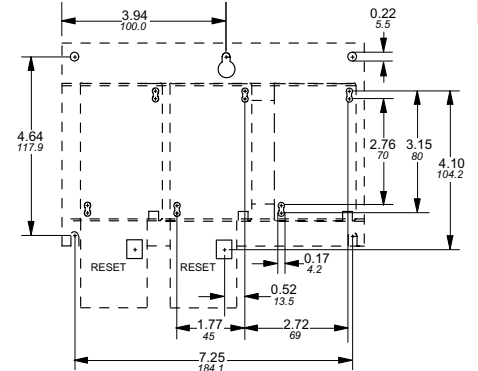

Approximate dimensions AC/DC operated, 3 pole A/AE30 – A/AE40 to A/AE50 – A/AE75

00.00 Inches
00.00 [Millimeters]

A/AE30 & A/AE40 — 2 Speed, 1 winding starter

3

A/AE30 & A/AE40 — 2 Speed, 2 winding starter