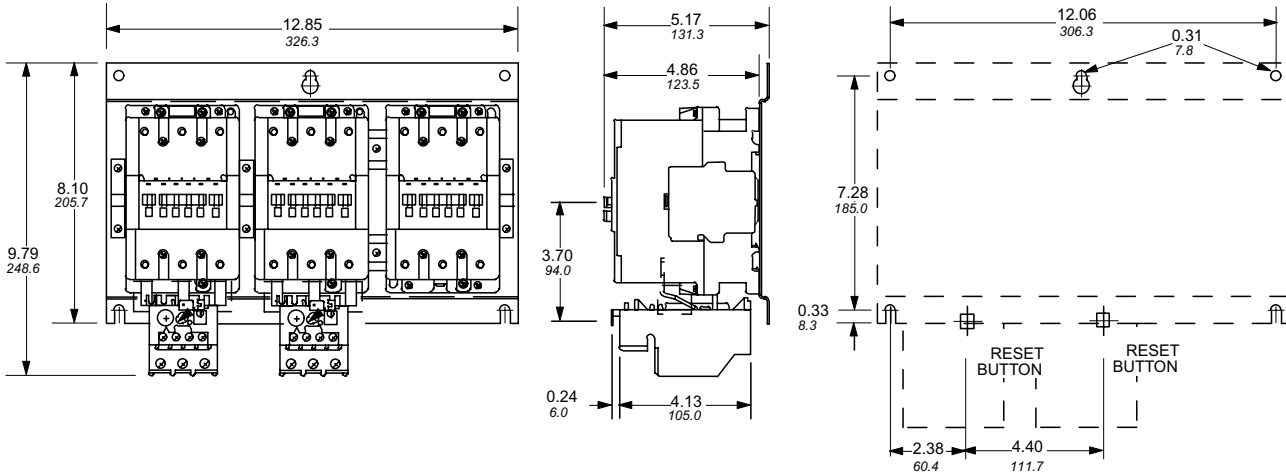

**Approximate dimensions**  
AC/DC operated, 3 pole  
A/AE/AF95 & A/AE/AF110

← 00.00 → Inches  
00.00 [Millimeters]

**A/AE/AF95 & A/AE/AF110 + VE5 + TA110 — Reversing starter**

3

**A/AE/AF95 & A/AE/AF110 + TA80 — 2 Speed, 1 winding starter**

**A/AE/AF95 & A/AE/AF110 + TA110 — 2 Speed, 1 winding starter**