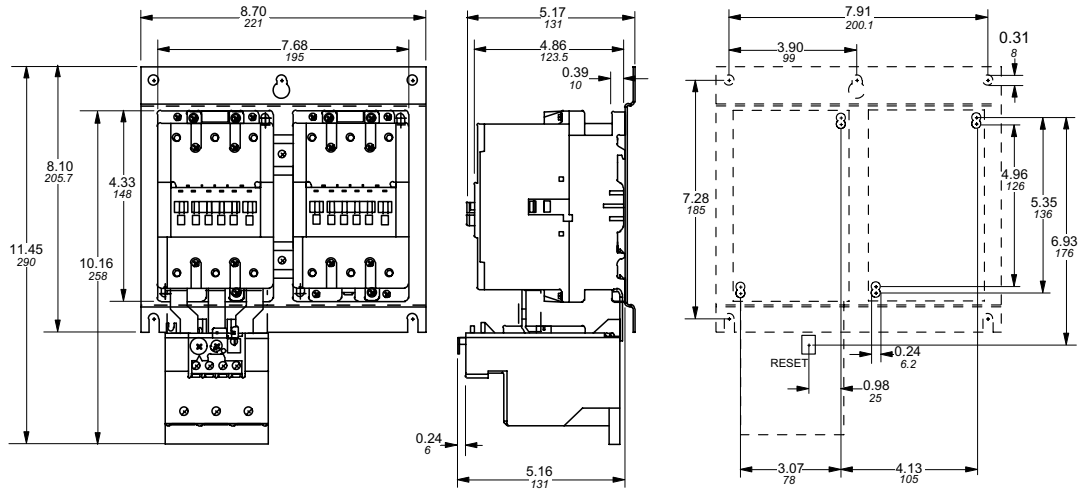

**Approximate dimensions**  
AC/DC operated, 3 pole  
A/AE/AF95 & A/AE/AF110

← 00.00 → Inches  
00.00 [Millimeters]

**A/AE/AF95 & A/AE/AF110 + VE5 + TA110 — Reversing starter**

3

**A/AE/AF95 & A/AE/AF110 + TA80 — 2 Speed, 1 winding starter**

**A/AE/AF95 & A/AE/AF110 + TA110 — 2 Speed, 1 winding starter**