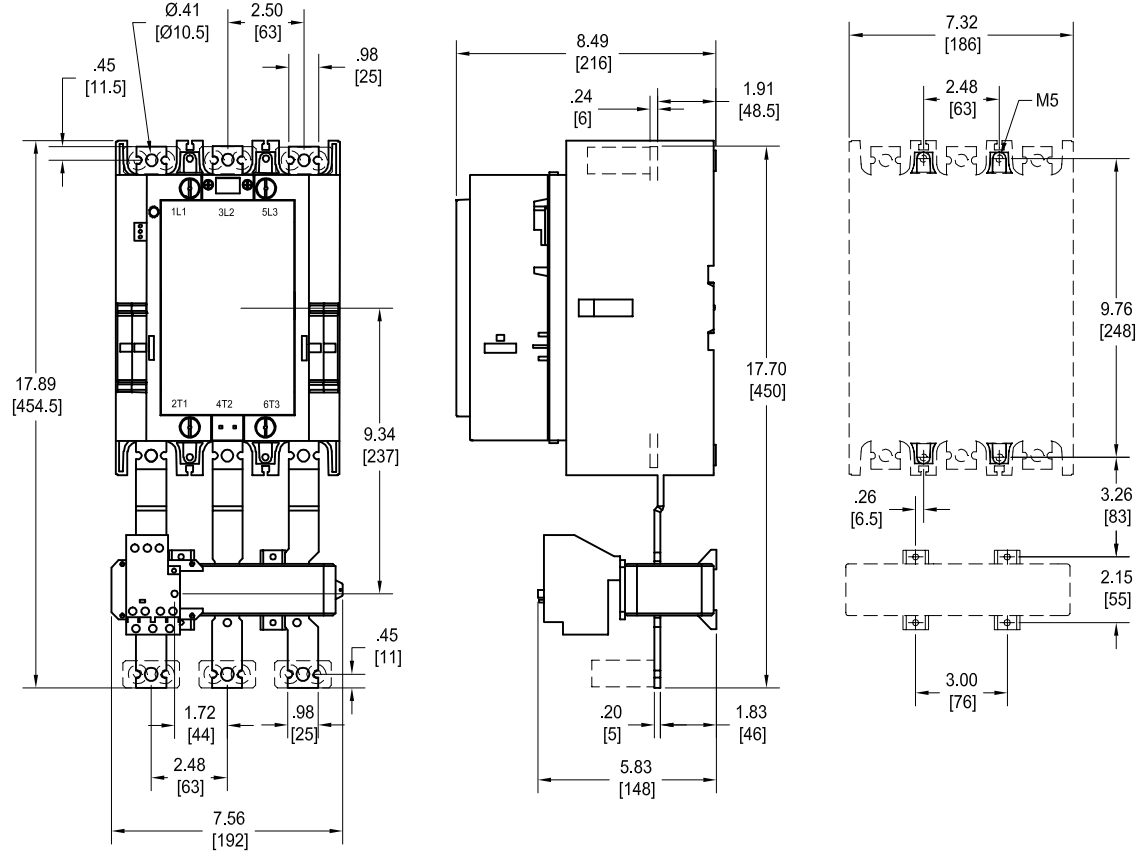

Approximate dimensions

AC/DC operated, 3 pole

A/AF400 & A/AF460

Across the
Line Starters

00.00 Inches
00.00 [Millimeters]

AF400 – AF460 + E500 — Starter