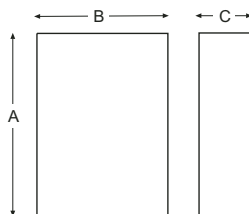

## Approximate dimensions Circuit breaker, across the line Reversing, non-fused w/CCT

Combination  
starters

3

### Circuit breaker, across the line

Starter size	Enclosure type	A	B	C
A9 – A40 (S3)	1	14	12	8
	3R	14	12	8
	4	16	12	8
	4X Stainless	16	12	8
	4X Plastic	14	12	7
	12	14	12	8
	7 ③	14	10	6
A50 – A75 (S3)	1	14	12	8
	3R	14	12	8
	4	16	12	8
	4X Stainless	16	12	8
	4X Plastic	14	12	7
	12	14	12	8
	7 ③	18	12	6
A95 – A110 (S3)	1	20	16	8
	3R	20	16	8
	4	20	16	8
	4X Stainless	20	16	8
	4X Plastic	20	16	8
	12	20	16	8
	7 ③	24	16	6
A145 – A185 (S3, S4) ①	1	24	20	8
	3R	24	16	8
	4	24	16	8
	4X Stainless	24	16	8
	4X Plastic	30	20	12
	12	24	16	8
	7 ③	24	16	6
A210 – A300 (S4, S5) ①	1	30	24	12
	3R	30	20	10
	4	30	20	10
	4X Stainless	30	24	12
	4X Plastic	30	20	12
	12	30	20	10
	7 ③	30	18	8
A300 (S6) ②	1	36	30	12
	3R	36	30	12
	4	36	30	12
	4X Stainless	36	30	12
	4X Plastic	33	25	12
	12	36	30	12
	7 ③	30	24	8
A400 (S6) ①	1	30	24	12
	3R	30	24	10
	4	30	24	10
	4X Stainless	30	24	12
	4X Plastic	33	25	12
	12	30	24	10
A460 – A580 (S6) ①	1	36	30	12
	3R	36	24	12
	4	36	24	12
	4X Stainless	36	24	12
	4X Plastic	–	–	–
	12	36	24	12
A580 (S7) ②	1	42	30	13
	3R	42	36	12
	4	42	36	12
	4X Stainless	42	36	12
	4X Plastic	–	–	–
	12	42	36	12
A750 (S7) ②	1	48	36	13
	3R	48	36	13
	4	48	36	13
	4X Stainless	48	36	13
	4X Plastic	–	–	–
	12	48	36	13