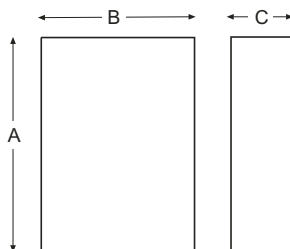

Approximate dimensions

Wye-Delta, closed transition w/CCT

Wye-Delta, closed transition, combination, non-fused

3

Wye-Delta, closed transition w/CCT

| Starter size | Enclosure type | A | B | C |
|--------------|----------------|----|----|----|
| A9 – A40 | 1 | 20 | 16 | 8 |
| | 3R | 20 | 16 | 8 |
| | 4 | 20 | 16 | 8 |
| | 4X Stainless | 20 | 16 | 8 |
| | 4X Plastic | 20 | 16 | 8 |
| A50 – A75 | 1 | 24 | 20 | 10 |
| | 3R | 24 | 20 | 10 |
| | 4 | 24 | 20 | 10 |
| | 4X Stainless | 24 | 20 | 10 |
| | 4X Plastic | 30 | 20 | 12 |
| A95 – A110 | 1 | 30 | 24 | 10 |
| | 3R | 30 | 30 | 12 |
| | 4 | 30 | 30 | 12 |
| | 4X Stainless | 30 | 30 | 12 |
| | 4X Plastic | 30 | 30 | 12 |
| A145 – A260 | 1 | 36 | 30 | 12 |
| | 3R | 36 | 30 | 12 |
| | 4 | 36 | 30 | 12 |
| | 4X Stainless | 36 | 30 | 12 |
| | 4X Plastic | – | – | – |
| A300 | 1 | 48 | 36 | 17 |
| | 3R | 48 | 36 | 16 |
| | 4 | – | – | – |
| | 4X Stainless | – | – | – |
| | 4X Plastic | – | – | – |
| A400 – A750 | 1 | 87 | 36 | 24 |
| | 3R | 87 | 36 | 24 |
| | 4 | – | – | – |
| | 4X Stainless | – | – | – |
| | 4X Plastic | – | – | – |