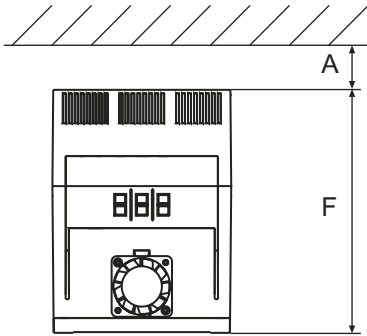

Approximate dimensions Mounting information

Minimum distance to wall / front

6

Approximate dimensions (in./mm)

Catalog number	Dimensions		
	D	E	F
PSS18/30-500 – 44/76-500	4.7/120	7.9/200	6.4/163
PSS50/85-500 – 72/124-500 PSS18/30-690 – 72/124-690	5.5/140	9.8/250	6.4/163
PSS85/147-500 – 142/245-500 PSS85/147-690 – 142/245-690	7.1/181	13.4/340	10.4/265
PSS175/300-500 – 300/515-500 PSS175/300-690 – 300/515-690	14/356	13.4/340	10.4/265

Minimum distance to wall / front (in./mm)

A = .79/20
 B = .39/10
 C = 3.9/100 – both top and bottom