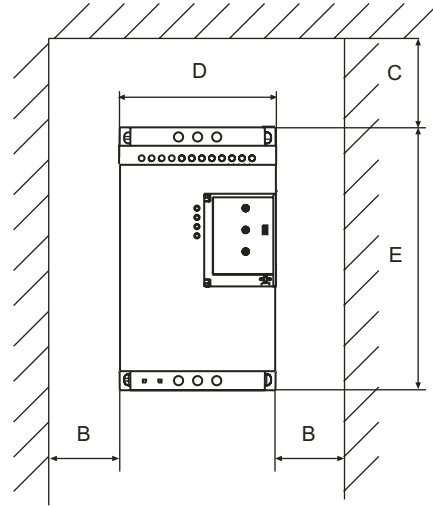

Approximate dimensions Mounting information

Minimum distance to wall / front

6

Approximate dimensions (in./mm)

Catalog number	Dimensions		
	D	E	F
PSS18/30-500 – 44/76-500	4.7/120	7.9/200	6.4/163
PSS50/85-500 – 72/124-500 PSS18/30-690 – 72/124-690	5.5/140	9.8/250	6.4/163
PSS85/147-500 – 142/245-500 PSS85/147-690 – 142/245-690	7.1/181	13.4/340	10.4/265
PSS175/300-500 – 300/515-500 PSS175/300-690 – 300/515-690	14/356	13.4/340	10.4/265

Minimum distance to wall / front (in./mm)

A = .79/20
 B = .39/10
 C = 3.9/100 – both top and bottom