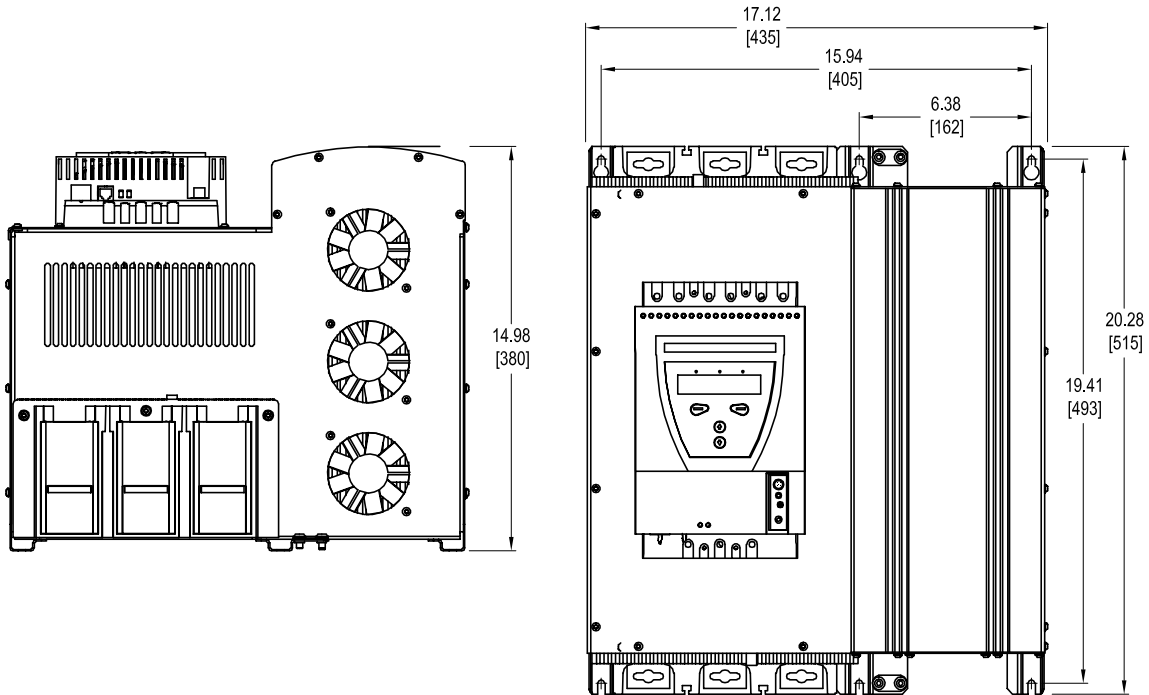

Approximate dimensions

Open

PSTB570 – PSTB1050

Softstarters
Type PST

00.00 Inches
00.00 [Millimeters]

PSTB570 – PSTB1050

6